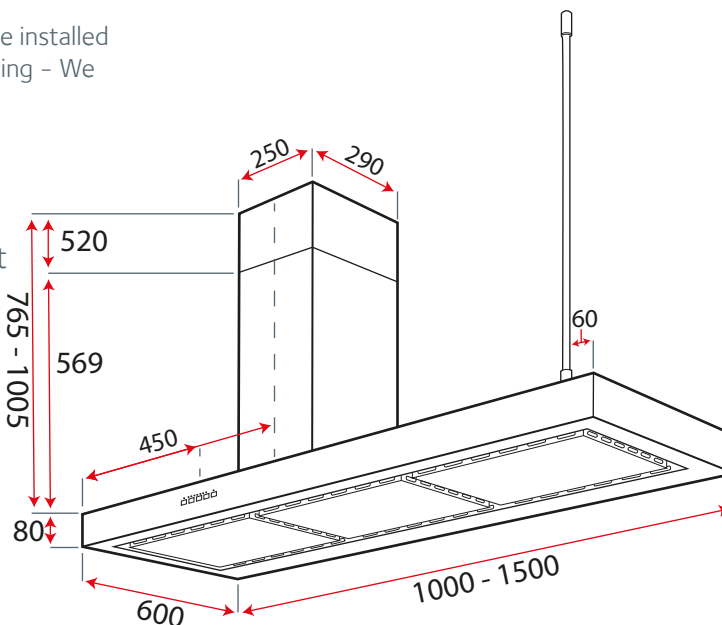

# LA-Arezzo

Reducer Collar reduces the motor exhaust from 150mm to 125mm if required (Already supplied in box)

\*\*Please note this hood must be installed on a minimum of 125mm Ducting - We highly recommend 150mm\*\*

Spare Motor 1000 m<sup>3</sup>/hr  
- 'A' Rated Energy Efficient  
- Fits Models 90cm

Replacement Switch  
- Electronic Touch Control

\*\*Please contact Luxair for further information\*\*

LED Driver

\*\*Please contact Luxair for more information\*\*

4x 3w LED Down Light

1x Charcoal Filter Square 9

\*\*Please note this filter fits directly under the motor. A screw fixing is located behind the metal grease filters\*\*

Mesh Grills (current Models)

LA-Arezzo - 100cm - 120cm x4 406x234  
LA-Arezzo - 150cm - 180cm x6 404x200