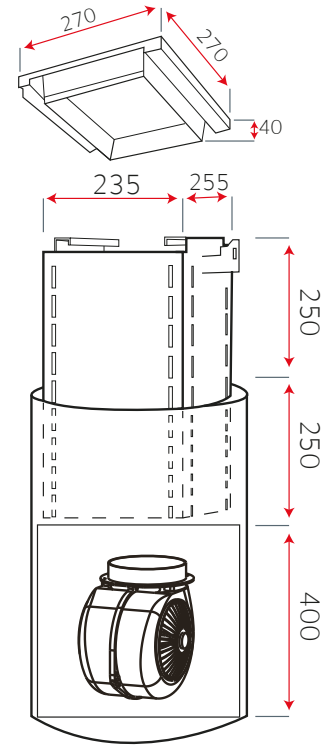

Reducer Collar reduces the motor exhaust from 150mm to 125mm if required (Already supplied in box)

\*\*Please note this hood must be installed on a minimum of 125mm Ducting\*\*

Spare Motor 980 m<sup>3</sup>/hr  
- Fits Models 70cm - 90cm

Min - 790 - Max - 900

Please note the Subframe for the LA-RND ISL is adjustable and has a sliding mechanism on the ceiling bracket for easy installation.

### Mesh Grills (current Models)

LA-RND-ISL x1      250x220  
(All Models)

\*\*Please note you must measure your mesh grill size. Older models will have different sizes to current models\*\*