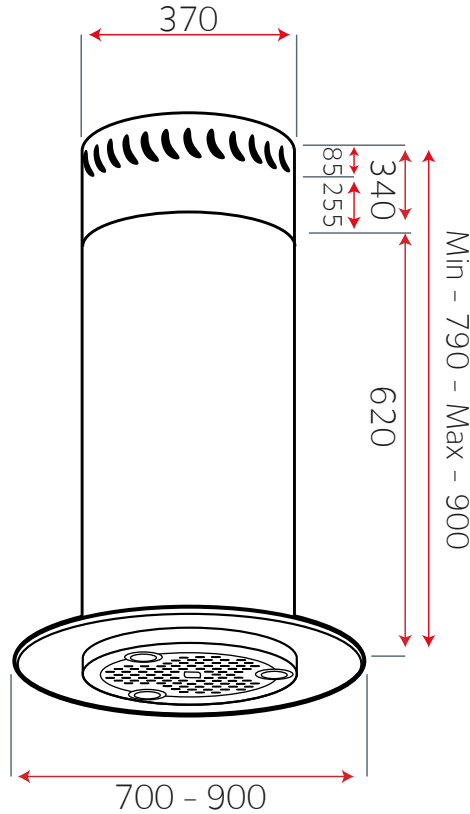

Reducer Collar reduces the motor exhaust from 150mm to 125mm if required (Already supplied in box)

\*\*Please note this hood must be installed on a minimum of 125mm Ducting\*\*

Spare Motor 980 m<sup>3</sup>/hr  
- Fits Models 70cm - 90cm

Min - 790 - Max - 900

Please note the Subframe for the LA-RND ISL is adjustable and has a sliding mechanism on the ceiling bracket for easy installation.

### Mesh Grills (current Models)

LA-RND-ISL x1      250x220  
(All Models)

\*\*Please note you must measure your mesh grill size. Older models will have different sizes to current models\*\*