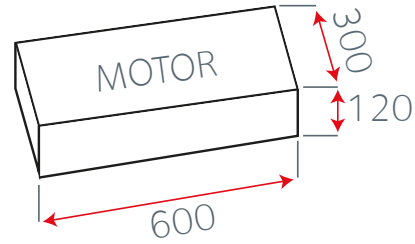

LUXAIRTM
EXTRACTION WITH ATTRACTION

LA-VERDE-STRATOS

- 4x 1w LED Lights

Spare Motor 950 m³/hr
- New Flat 'A' Rated Energy Efficient Motor

Mesh Grills (current Models)

LA-VERDE-STRATOS x2 445x185

Secure the mounting plate to the ceiling then simply push the ceiling hood on to the secured bracket.

Please note you must measure your mesh grill size. Older models will have different sizes to current models