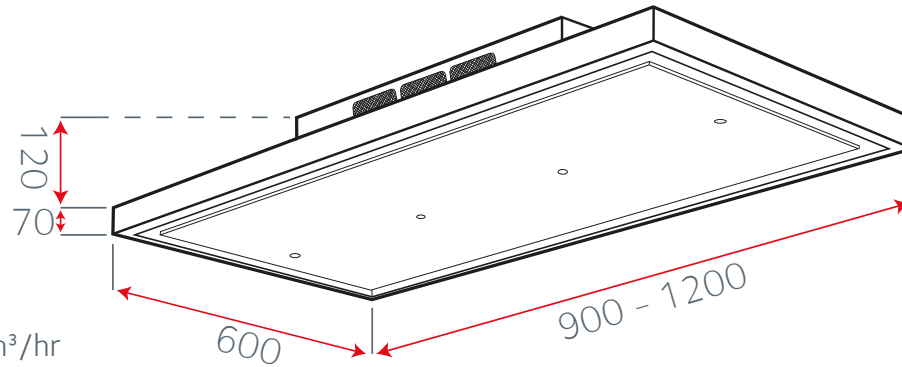

LUXAIRTM
EXTRACTION WITH ATTRACTION

LA-VERDE-STRATOS

- 4x 1w LED Lights

Spare Motor 950 m³/hr
- New Flat 'A' Rated Energy Efficient Motor

Mesh Grills (current Models)

LA-VERDE-STRATOS x2 445x185

Secure the mounting plate to the ceiling then simply push the ceiling hood on to the secured bracket.

Please note you must measure your mesh grill size. Older models will have different sizes to current models