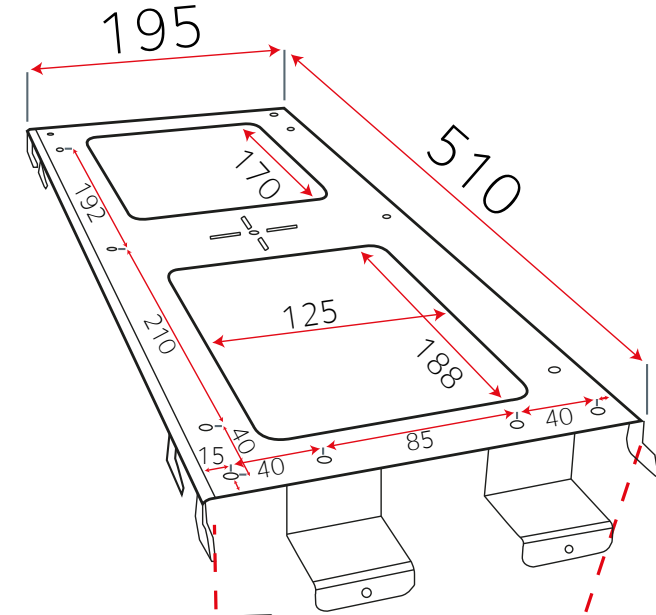

LUXAIRTM
EXTRACTION WITH ATTRACTION

LA-VERDE-STRATOS

- 4x 1w LED Lights

Spare Motor 950 m³/hr
- New Flat 'A' Rated Energy Efficient Motor

Mesh Grills (current Models)

LA-VERDE-STRATOS x2 445x185

Secure the mounting plate to the ceiling then simply push the ceiling hood on to the secured bracket.

Please note you must measure your mesh grill size. Older models will have different sizes to current models