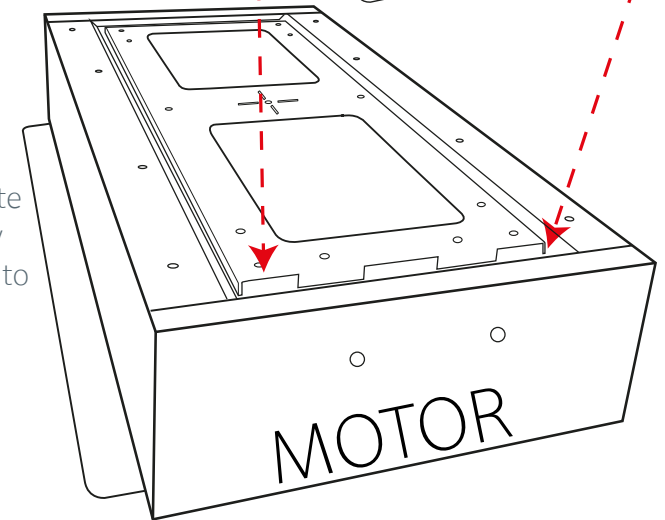

LUXAIRTM
EXTRACTION WITH ATTRACTION

LA-VERDE-STRATOS

- 4x 1w LED Lights

Spare Motor 950 m³/hr
- New Flat 'A' Rated Energy Efficient Motor

Mesh Grills (current Models)

LA-VERDE-STRATOS x2 445x185

Secure the mounting plate to the ceiling then simply push the ceiling hood on to the secured bracket.

Please note you must measure your mesh grill size. Older models will have different sizes to current models