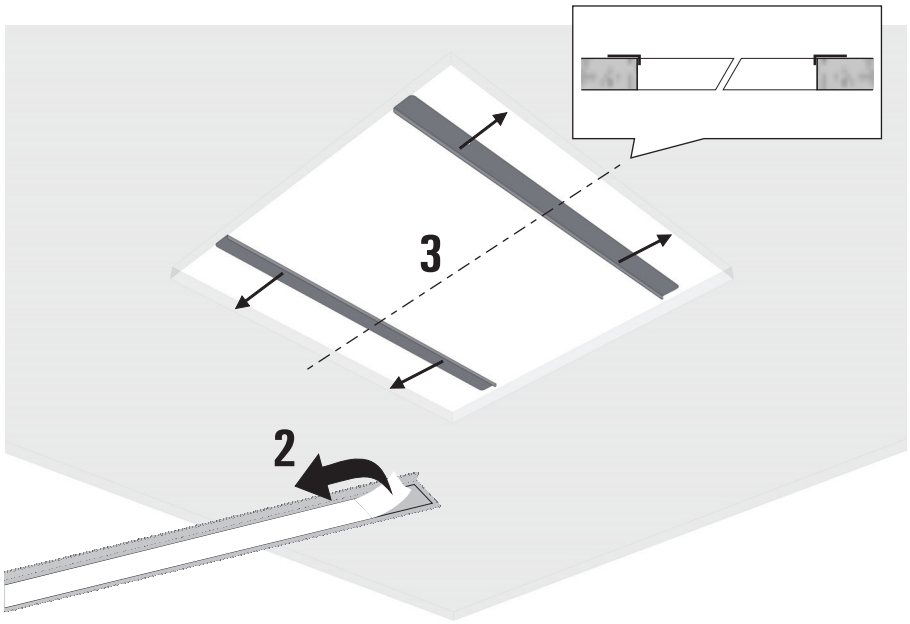

Installation instruction

LA TOLVI SM

LUXAIR
EXTRACTION WITH ATTRACTION

WARNING! The hood is equipped with standard fixing material. The person who is mounting the hood should make sure that the fixing elements are right and suitable for the walls and ceilings he finds. The manufacturer declines any responsibility for damages caused by incorrect mounting.

LA 60 TOLVI SM
LA 120x60 TOLVI SM

LA 120x30 TOLVI SM

M 2

False ceiling

MOD.	X	Y
LA 120x30 TOLVI	1145	245
LA 60 TOLVI	525	525
LA 120x60 TOLVI	1125	525

M 3

M 4

M 5