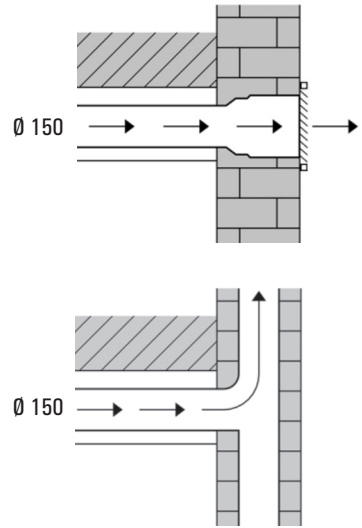

Installation instruction

LA TOLVI SM

LUXAIR
EXTRACTION WITH ATTRACTION

WARNING! The hood is equipped with standard fixing material. The person who is mounting the hood should make sure that the fixing elements are right and suitable for the walls and ceilings he finds. The manufacturer declines any responsibility for damages caused by incorrect mounting.

LA 60 TOLVI SM
LA 120x60 TOLVI SM

LA 120x30 TOLVI SM

M 2

False ceiling

MOD.	X	Y
LA 120x30 TOLVI	1145	245
LA 60 TOLVI	525	525
LA 120x60 TOLVI	1125	525

M 3

M 4

M 5