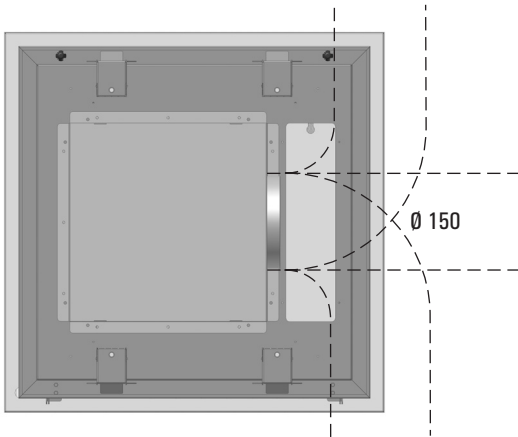

Installation instruction

LA TOLVI SM

LUXAIR
EXTRACTION WITH ATTRACTION

WARNING! The hood is equipped with standard fixing material. The person who is mounting the hood should make sure that the fixing elements are right and suitable for the walls and ceilings he finds. The manufacturer declines any responsibility for damages caused by incorrect mounting.

LA 60 TOLVI SM
LA 120x60 TOLVI SM

LA 120x30 TOLVI SM

M 2

False ceiling

MOD.	X	Y
LA 120x30 TOLVI	1145	245
LA 60 TOLVI	525	525
LA 120x60 TOLVI	1125	525

M 3

M 4

M 5