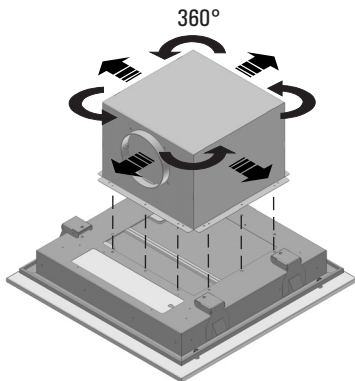

LA 60 TOLVI SM
LA 120x60 TOLVI SM