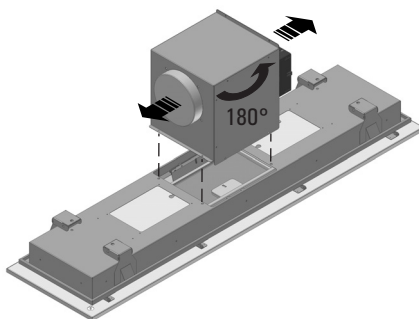

Installation instruction

LA TOLVI SM

LUXAIR
EXTRACTION WITH ATTRACTION

WARNING! The hood is equipped with standard fixing material. The person who is mounting the hood should make sure that the fixing elements are right and suitable for the walls and ceilings he finds. The manufacturer declines any responsibility for damages caused by incorrect mounting.

LA 60 TOLVI SM
LA 120x60 TOLVI SM

LA 120x30 TOLVI SM

M 2

False ceiling

MOD.	X	Y
LA 120x30 TOLVI	1145	245
LA 60 TOLVI	525	525
LA 120x60 TOLVI	1125	525

M 3

M 4

M 5