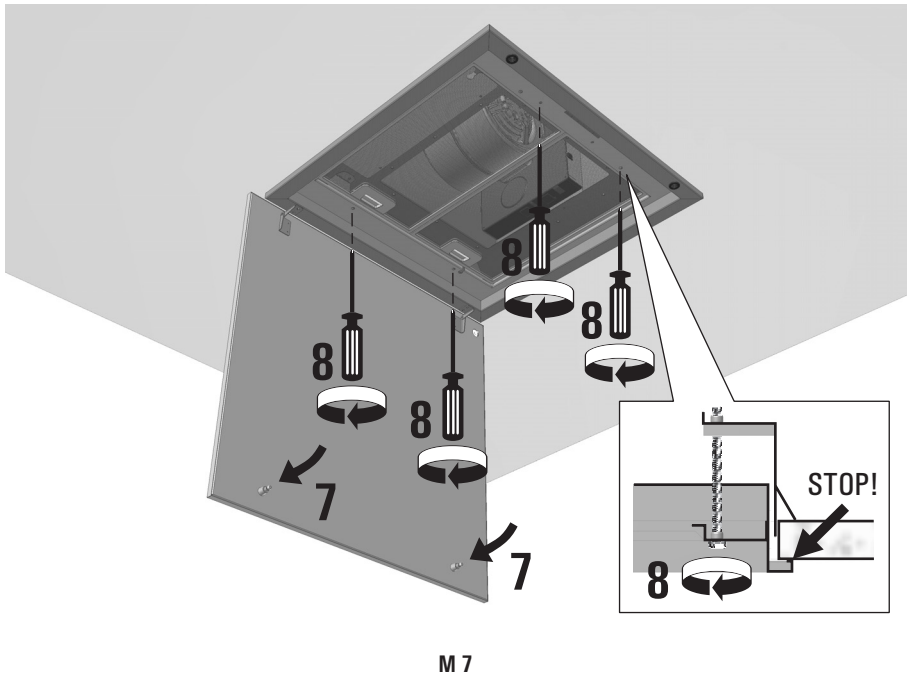

Installation instruction

LA TOLVI SM

LUXAIR
EXTRACTION WITH ATTRACTION

WARNING! The hood is equipped with standard fixing material. The person who is mounting the hood should make sure that the fixing elements are right and suitable for the walls and ceilings he finds. The manufacturer declines any responsibility for damages caused by incorrect mounting.

LA 60 TOLVI SM
LA 120x60 TOLVI SM

LA 120x30 TOLVI SM

M 2

False ceiling

MOD.	X	Y
LA 120x30 TOLVI	1145	245
LA 60 TOLVI	525	525
LA 120x60 TOLVI	1125	525

M 3

M 4

M 5