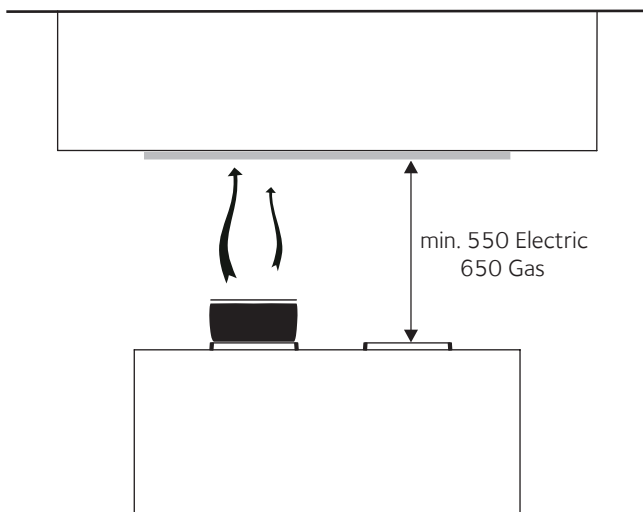

LA 120x30 TOLVI SM