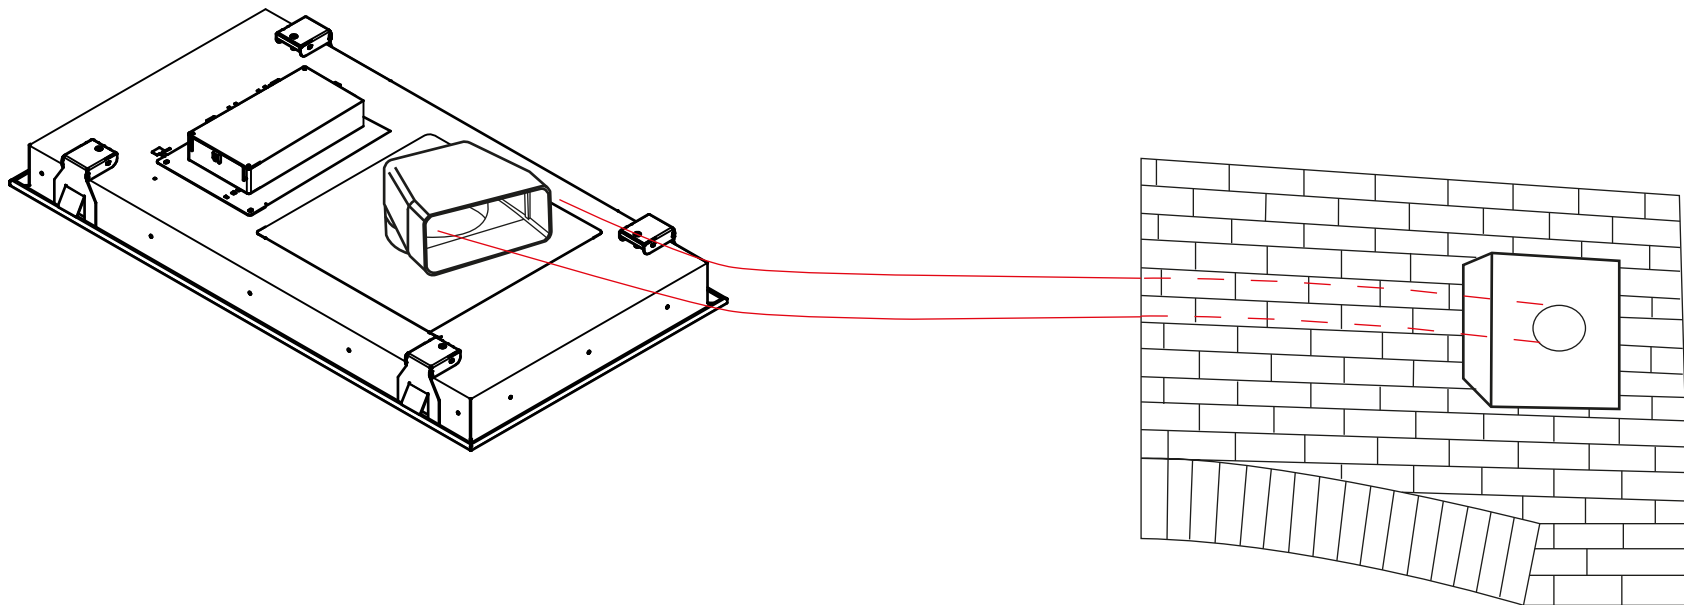

LUXAIR™
EXTRACTION WITH ATTRACTION

LA-90-Tolvi External Motor

6" - 180 x 95 Ducting

Wall Mounted External Motor

Pitched Roof External Motor

Flat Roof External Motor