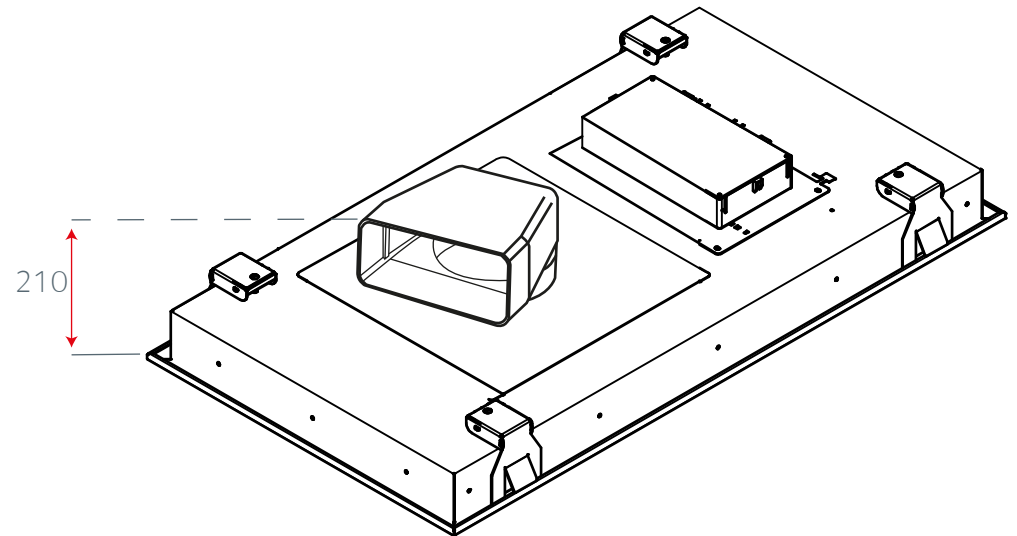

LUXAIR™
EXTRACTION WITH ATTRACTION

LA-90-Tolvi External Motor

6" - 180 x 95 Ducting

Wall Mounted External Motor

Pitched Roof External Motor

Flat Roof External Motor