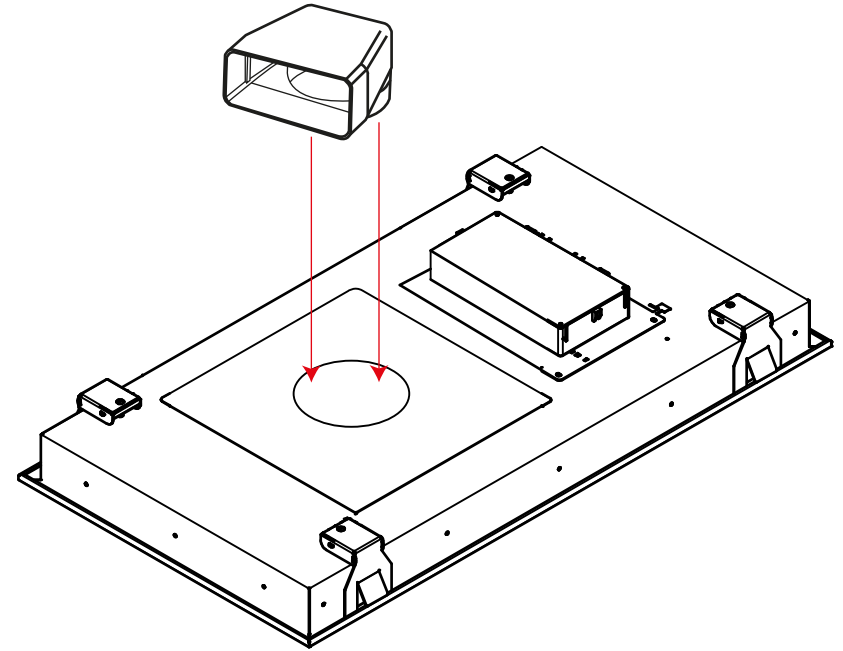

LUXAIR™
EXTRACTION WITH ATTRACTION

LA-90-Tolvi External Motor

6" - 180 x 95 Ducting

Wall Mounted External Motor

Pitched Roof External Motor

Flat Roof External Motor