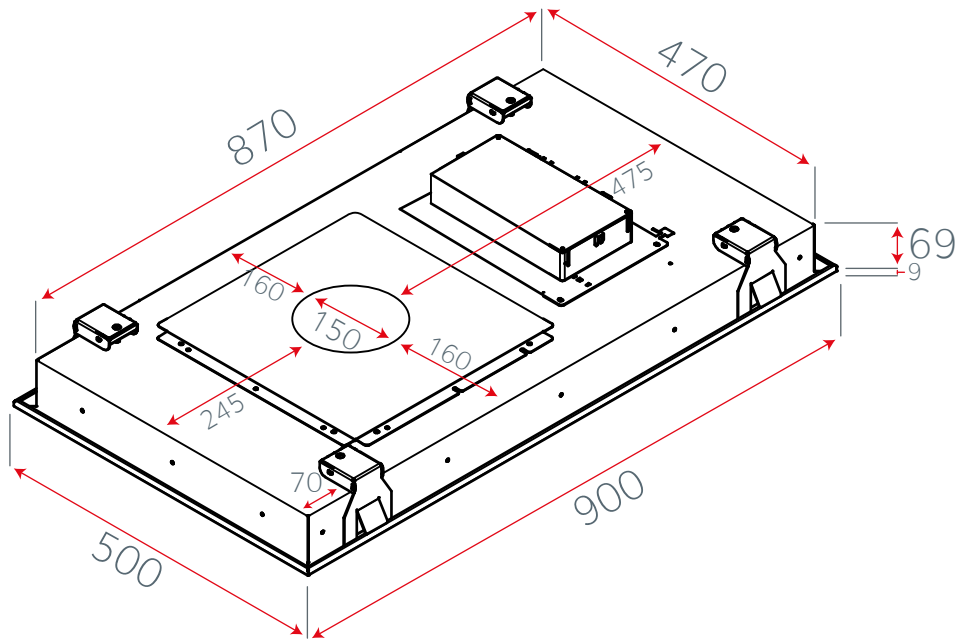

LUXAIR™
EXTRACTION WITH ATTRACTION

LA-90-Tolvi External Motor

6" - 180 x 95 Ducting

Wall Mounted External Motor

Pitched Roof External Motor

Flat Roof External Motor