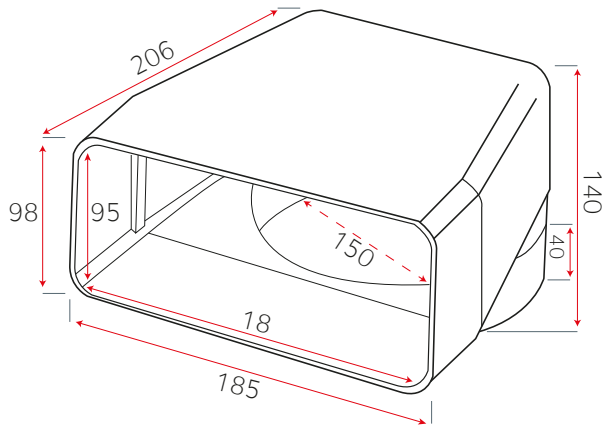

LUXAIR™
EXTRACTION WITH ATTRACTION

LA-90-Tolvi External Motor

6" - 180 x 95 Ducting

Wall Mounted External Motor

Pitched Roof External Motor

Flat Roof External Motor