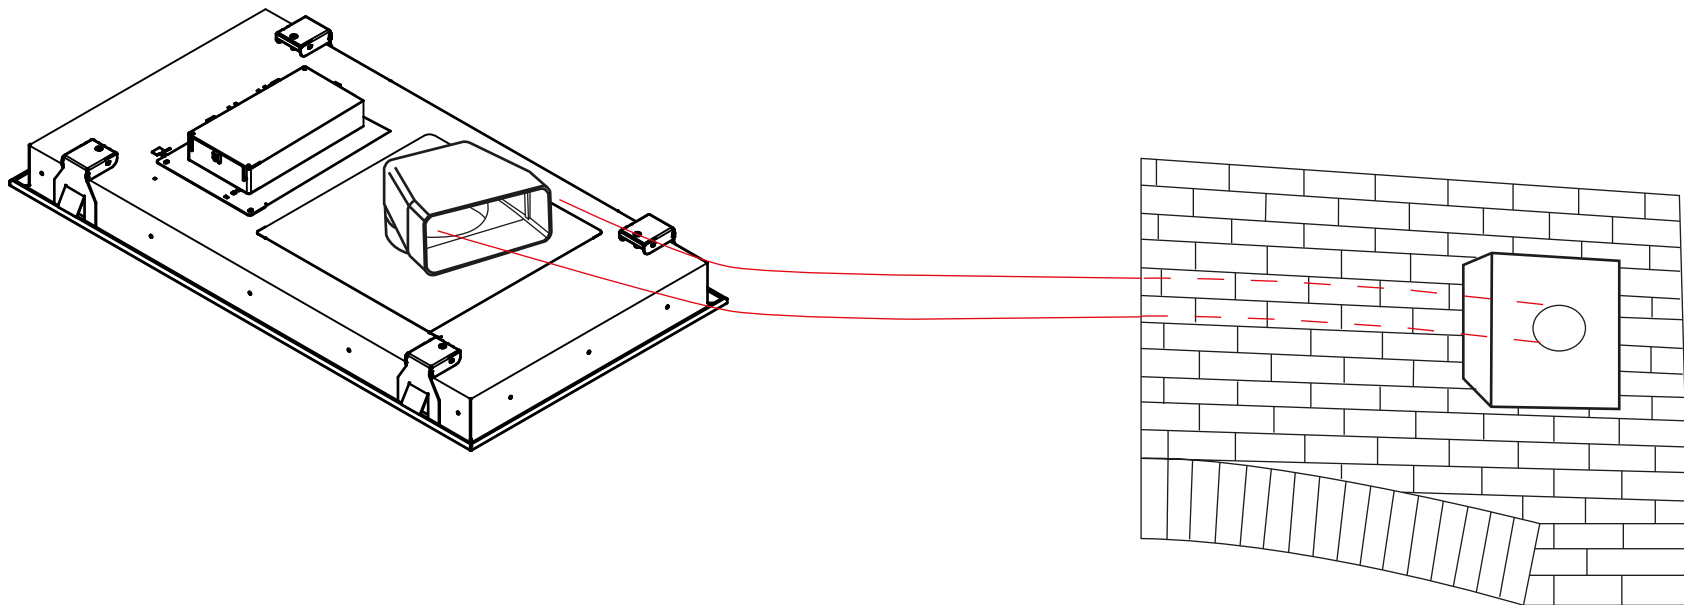

LUXAIR™
EXTRACTION WITH ATTRACTION

LA-130x70-Tolvi External Motor

6" - 180 x 95 Ducting

Wall Mounted External Motor

Pitched Roof External Motor

Flat Roof External Motor