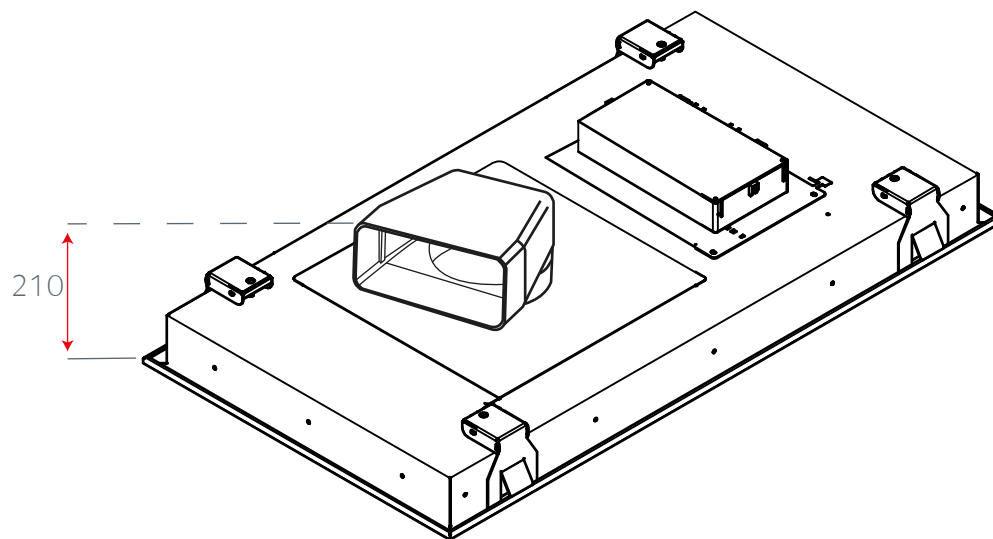

LUXAIR™
EXTRACTION WITH ATTRACTION

LA-130x70-Tolvi External Motor

6" - 180 x 95 Ducting

Wall Mounted External Motor

Pitched Roof External Motor

Flat Roof External Motor