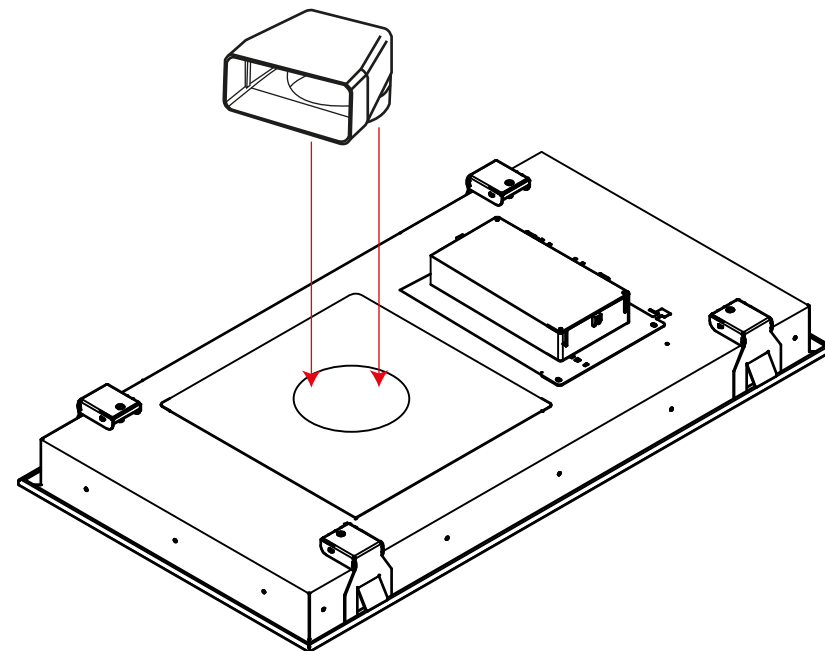

LUXAIR™
EXTRACTION WITH ATTRACTION

LA-130x70-Tolvi External Motor

6" - 180 x 95 Ducting

Wall Mounted External Motor

Pitched Roof External Motor

Flat Roof External Motor