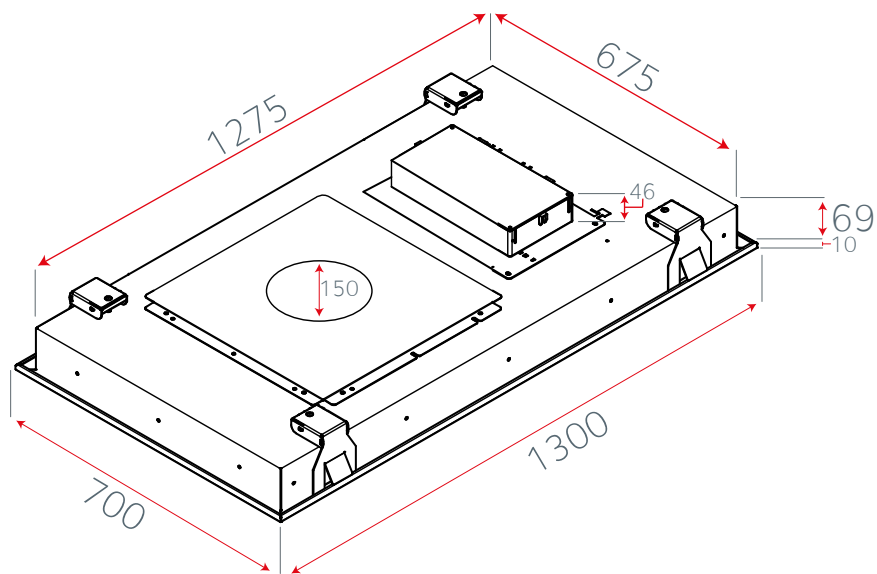

LUXAIR™
EXTRACTION WITH ATTRACTION

LA-130x70-Tolvi External Motor

6" - 180 x 95 Ducting

Wall Mounted External Motor

Pitched Roof External Motor

Flat Roof External Motor