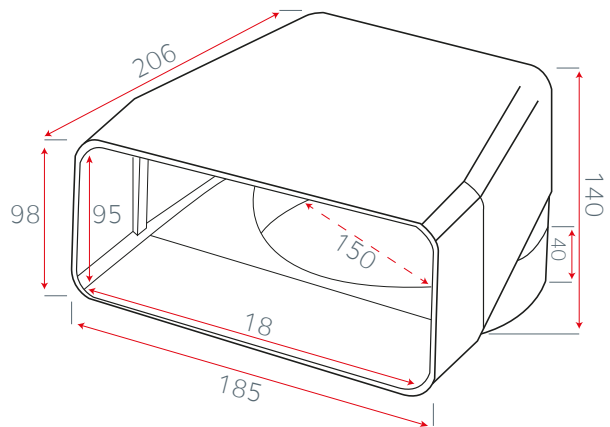

LUXAIR™
EXTRACTION WITH ATTRACTION

LA-130x70-Tolvi External Motor

6" - 180 x 95 Ducting

Wall Mounted External Motor

Pitched Roof External Motor

Flat Roof External Motor