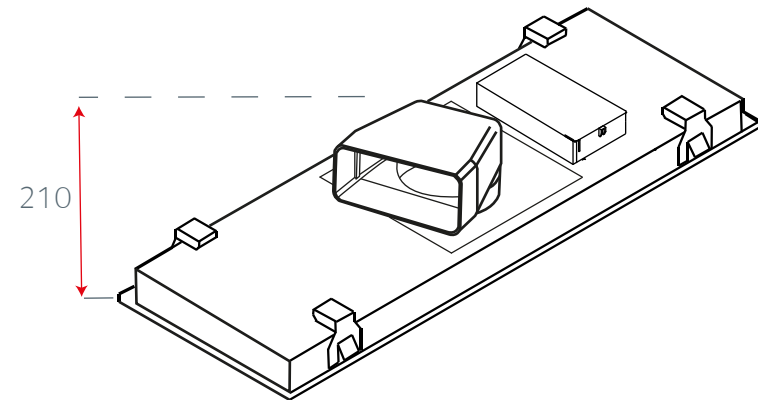

# LA-120x45-Tolvi External Motor

6" - 180 x 95 Ducting

Wall Mounted External Motor

Pitched Roof External Motor

Flat Roof External Motor