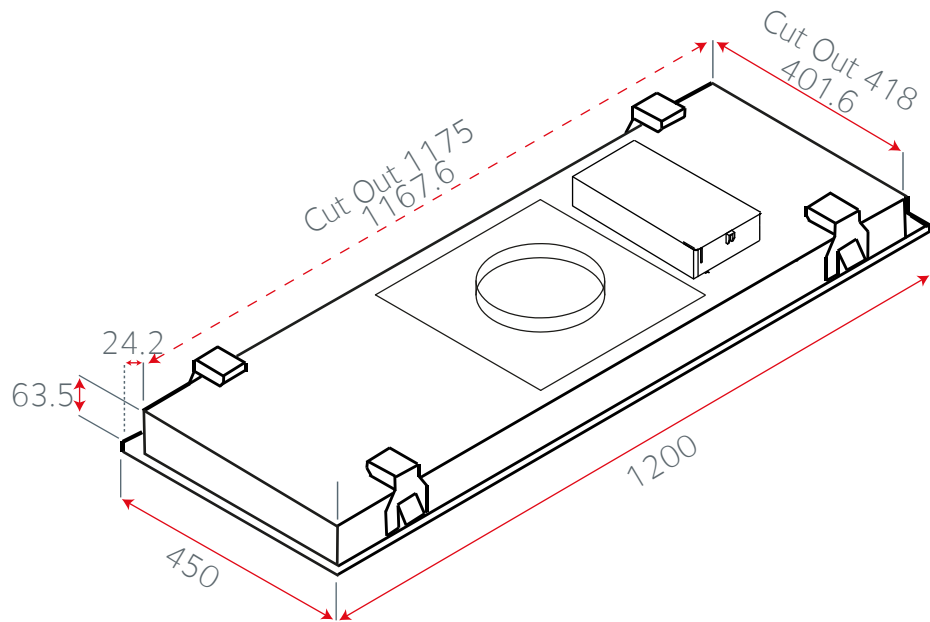

# LA-120x45-Tolvi External Motor

6" - 180 x 95 Ducting

Wall Mounted External Motor

Pitched Roof External Motor

Flat Roof External Motor