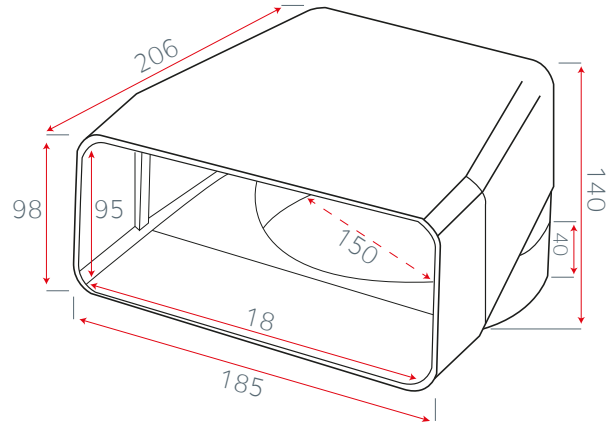

# LA-120x45-Tolvi External Motor

6" - 180 x 95 Ducting

Wall Mounted External Motor

Pitched Roof External Motor

Flat Roof External Motor