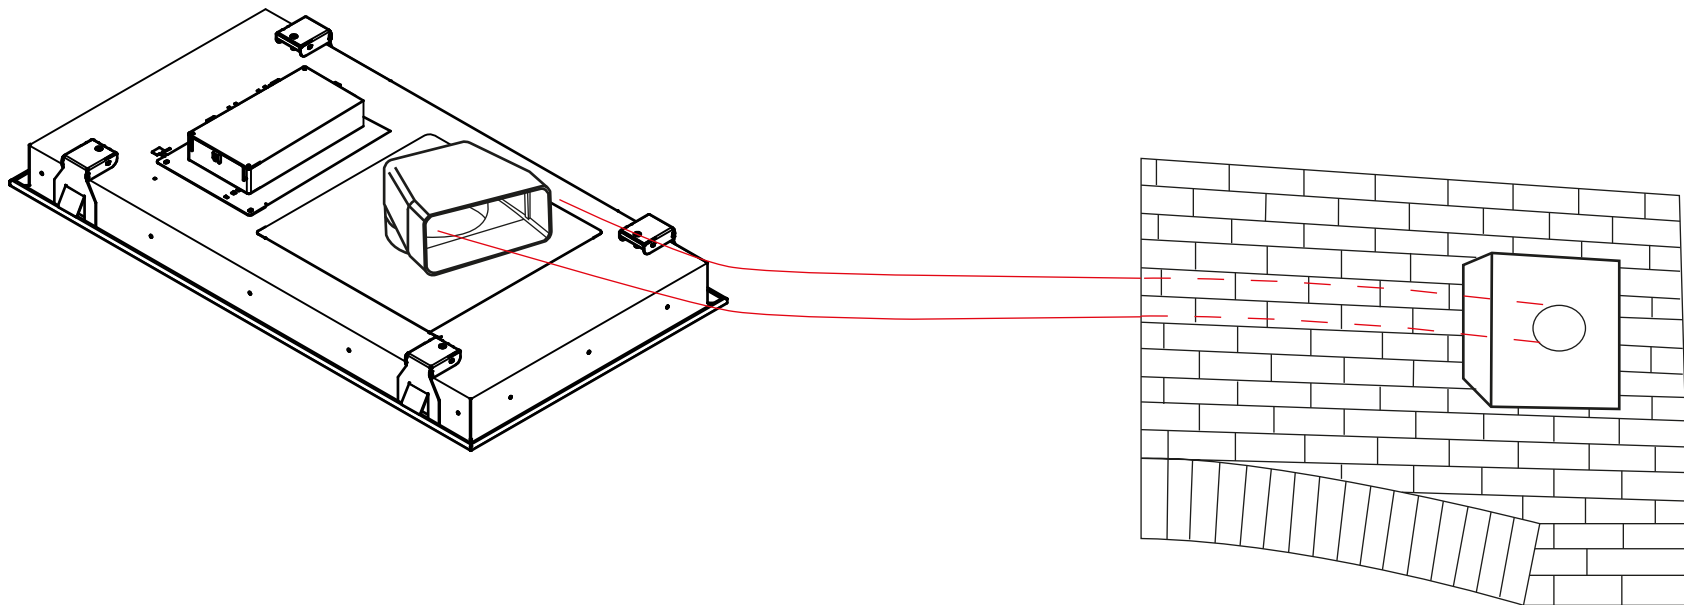

# LA-120x45-Tolvi External Motor

6" - 180 x 95 Ducting

Wall Mounted External Motor

Pitched Roof External Motor

Flat Roof External Motor