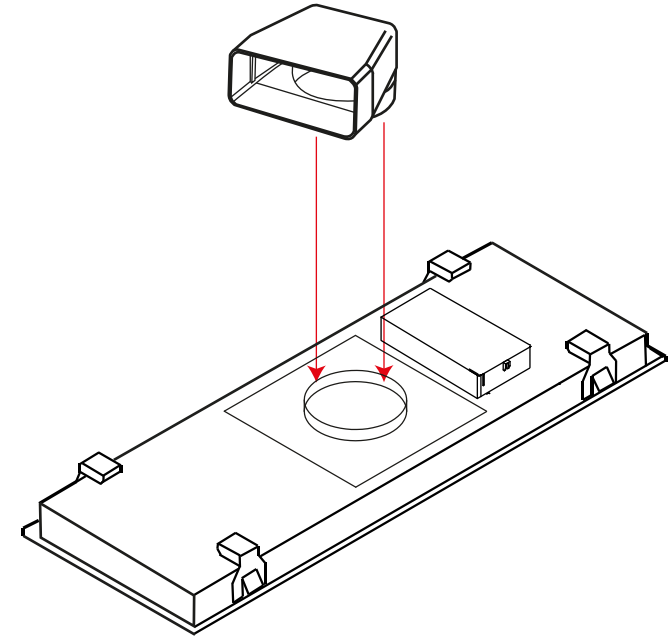

# LA-120x45-Tolvi External Motor

6" - 180 x 95 Ducting

Wall Mounted External Motor

Pitched Roof External Motor

Flat Roof External Motor