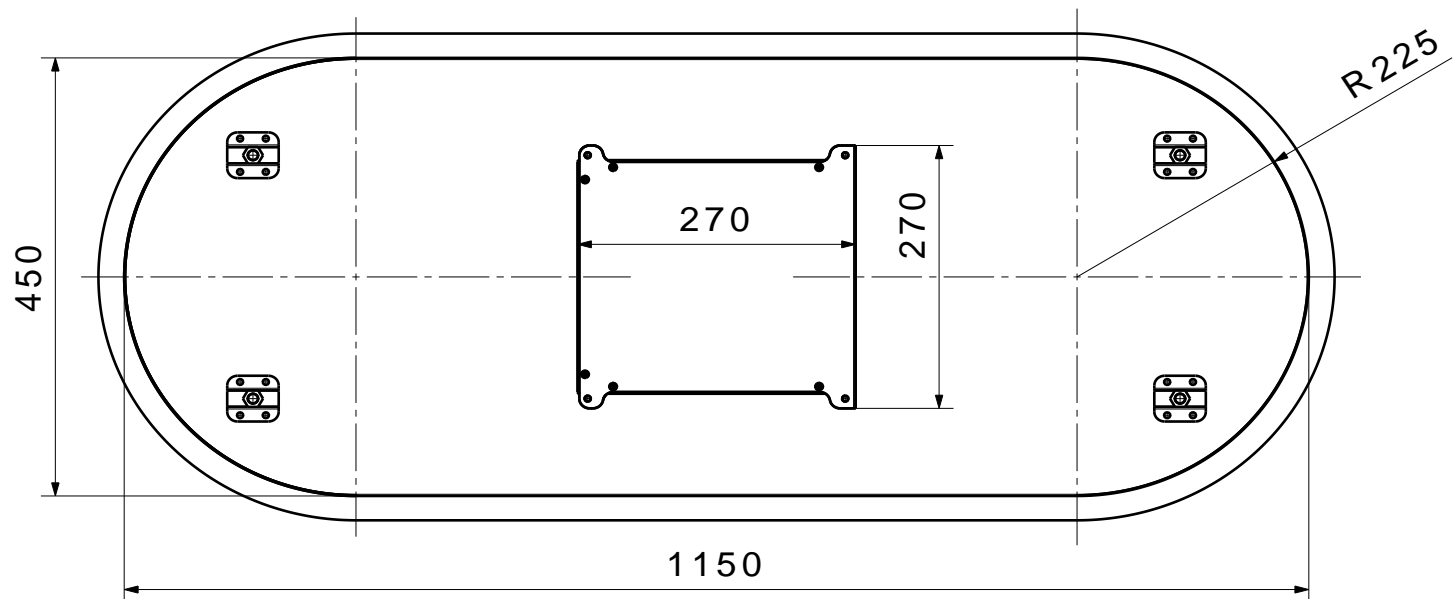

CUT OUT DIMENSION  
IN THE CEILING:

LA-Jupiter Ducted