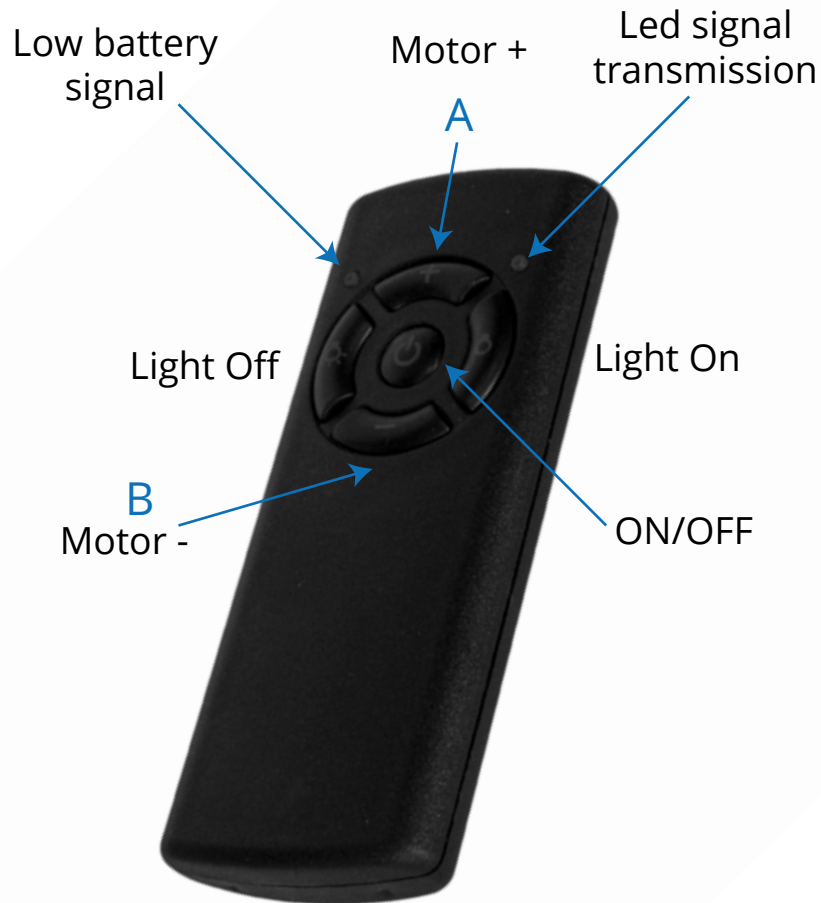

**LUXAIR™**  
EXTRACTION WITH ATTRACTION

Designer Hood Remote Control Instructions  
Radio Frequency

Frequency:  
433 MHz

Voltage: 3V

Power: Battery  
mod. AAA 1200mA  
alkaline

---

- Temperature range: +5°C / +45°C  
- Change battery every 18 months