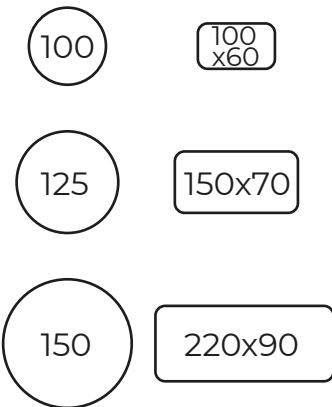

We have 3 sizes of ducting

System100
100mm Round
100mm x 60mm Rectangular

System125
125mm Round
150mm x 70mm Rectangular

System150
150mm Round
220mm x 90mm Rectangular

12

4

5

4

6

4

8

4

11

4A

10

11