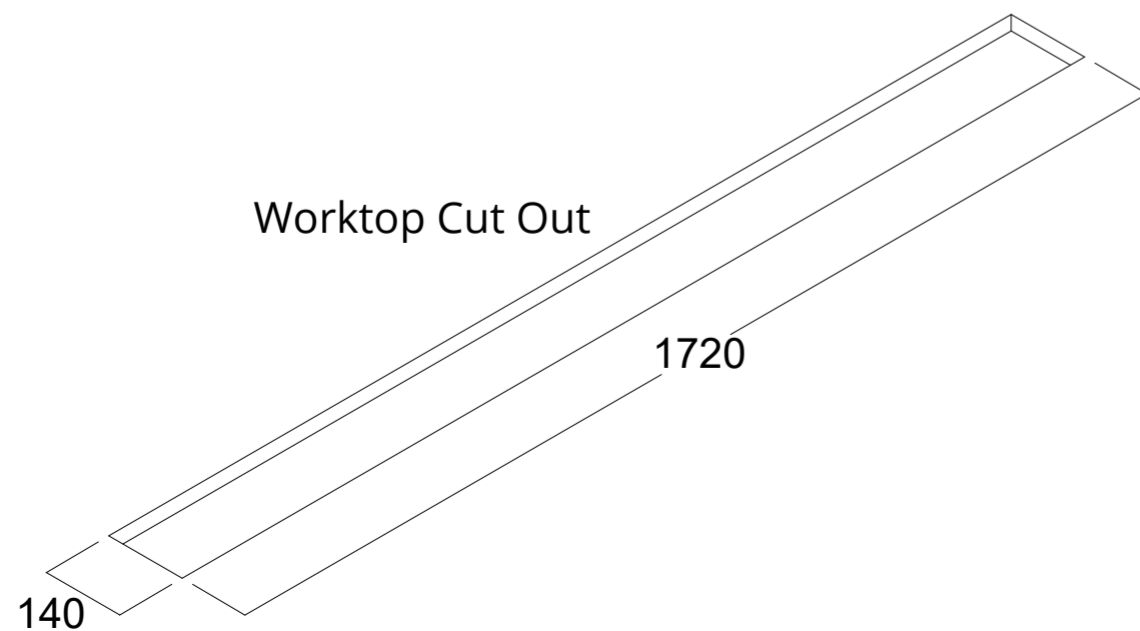

LUXAIRTM
EXTRACTION WITH ATTRACTION

180cm Downdraft with Twin Motor
LA-180-DOWNDRAFT-BLK

Twin motor can be positioned on either side of the Downdraft