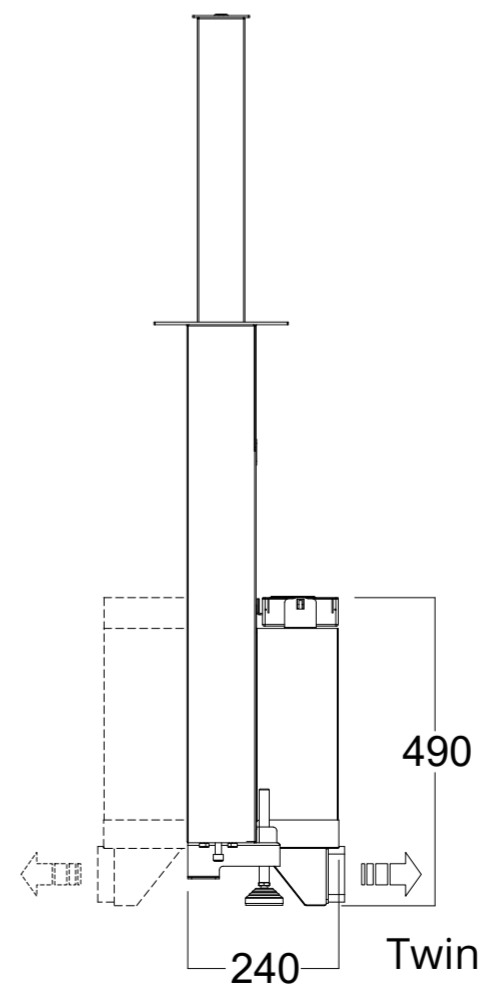

LUXAIRTM
EXTRACTION WITH ATTRACTION

180cm Downdraft with Twin Motor
LA-180-DOWNDRAFT-BLK

Twin motor can be positioned on either side of the Downdraft