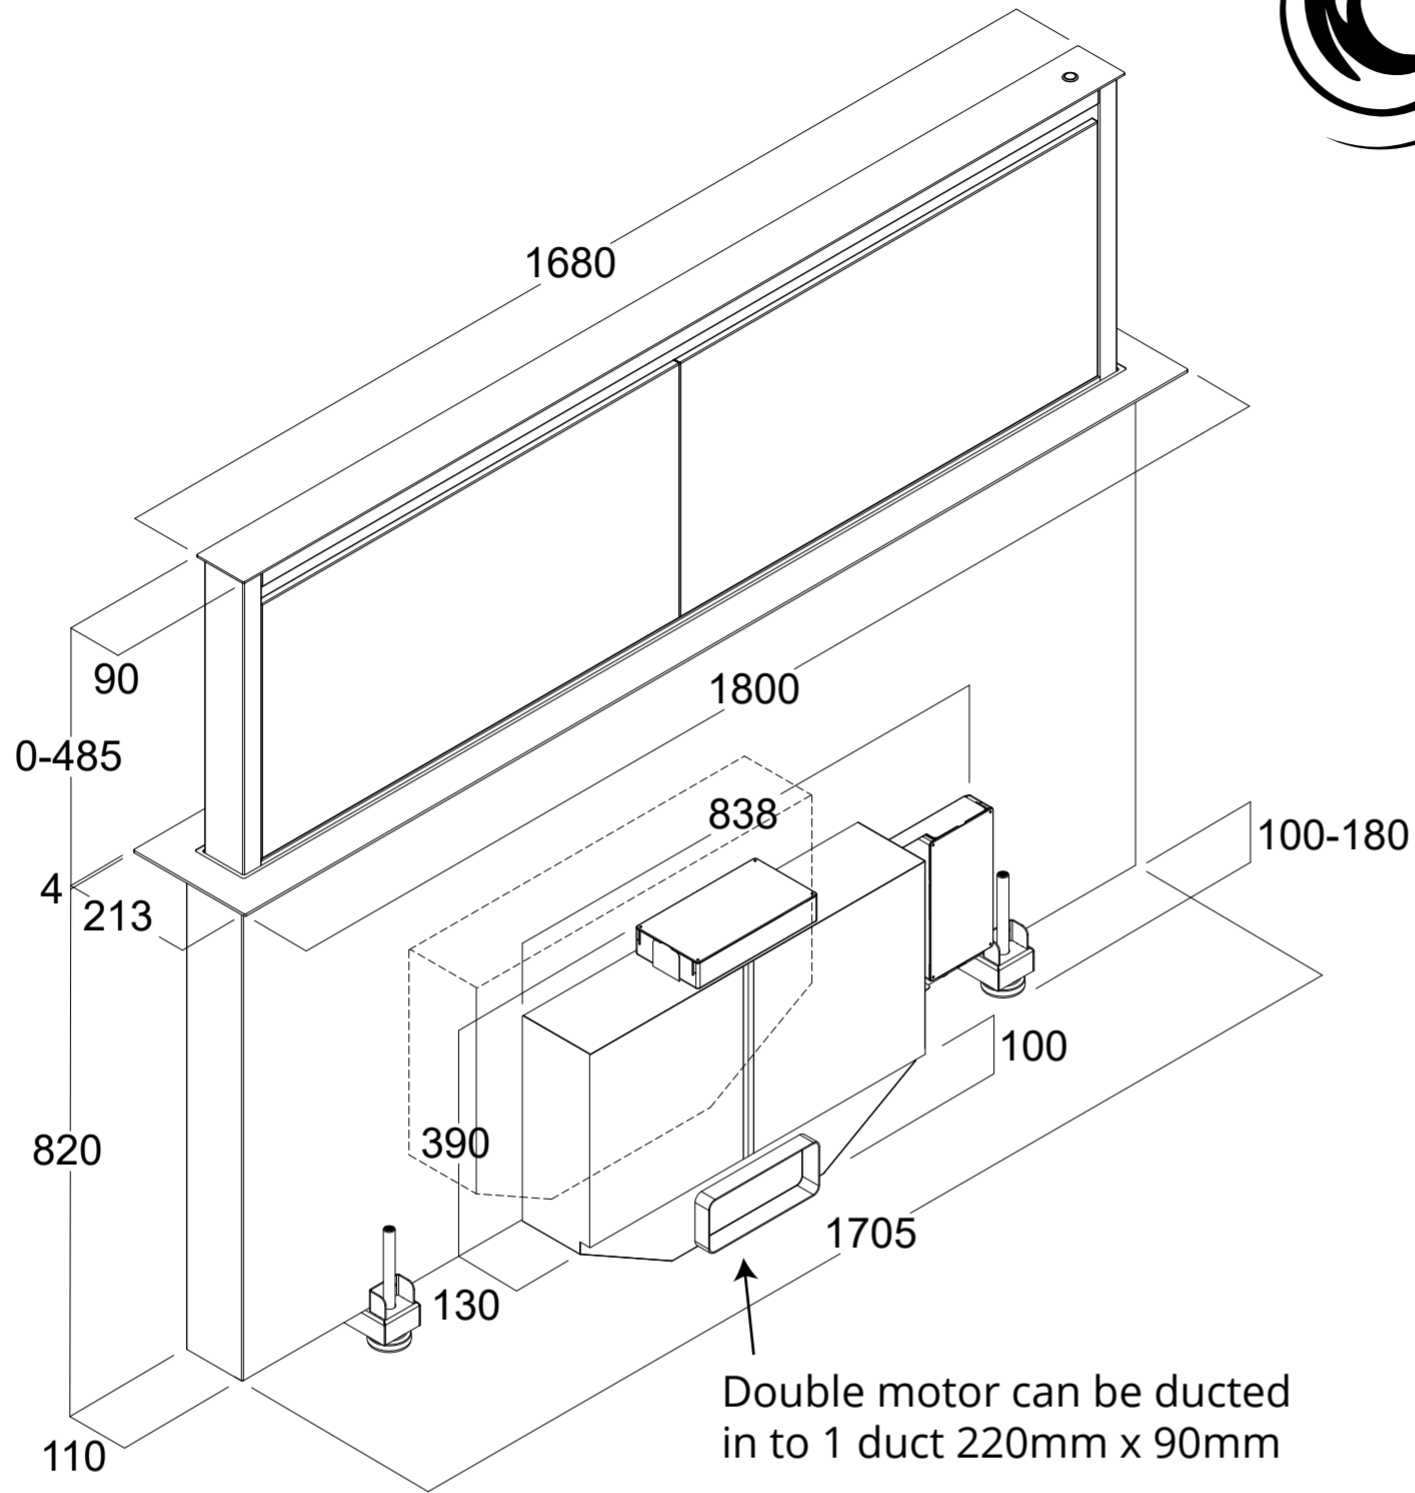

LUXAIRTM
EXTRACTION WITH ATTRACTION

180cm Downdraft with Twin Motor
LA-180-DOWNDRAFT-BLK

Twin motor can be positioned on either side of the Downdraft