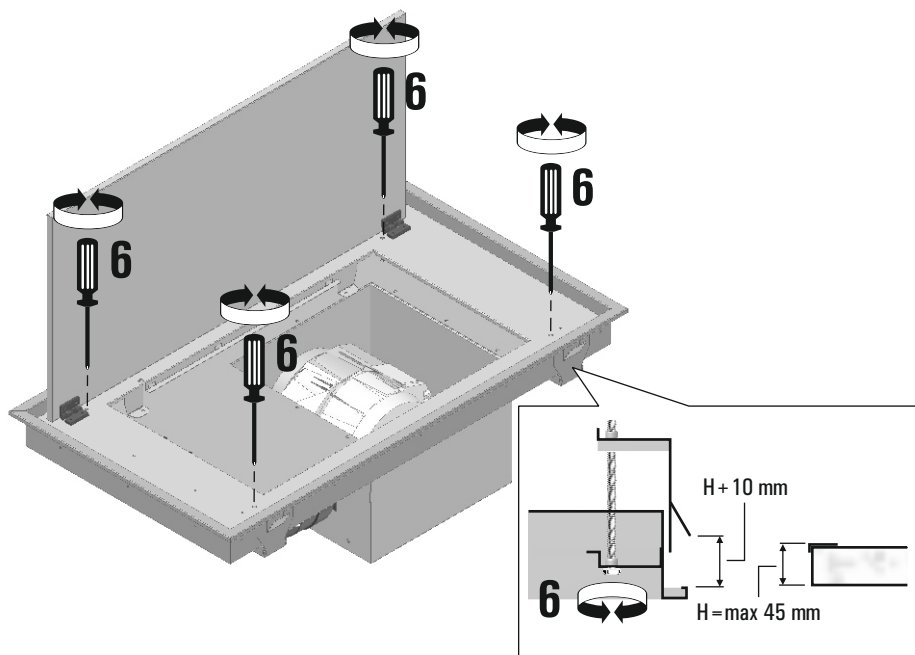

Installation instruction

LA-90-VITA
LA-120-VITA

WARNING! The hood is equipped with standard fixing material. The person who is mounting the hood should make sure that the fixing elements are right and suitable for the walls and ceilings he finds. The manufacturer declines any responsibility for damages caused by incorrect mounting.

M 1

CUT OUT FOR 120CM VITA 1170MM X 276MM
 CUT OUT FOR 90CM VITA 870MM X 276MM

M 2

M 3

M 4

M 5

M 6

M 7