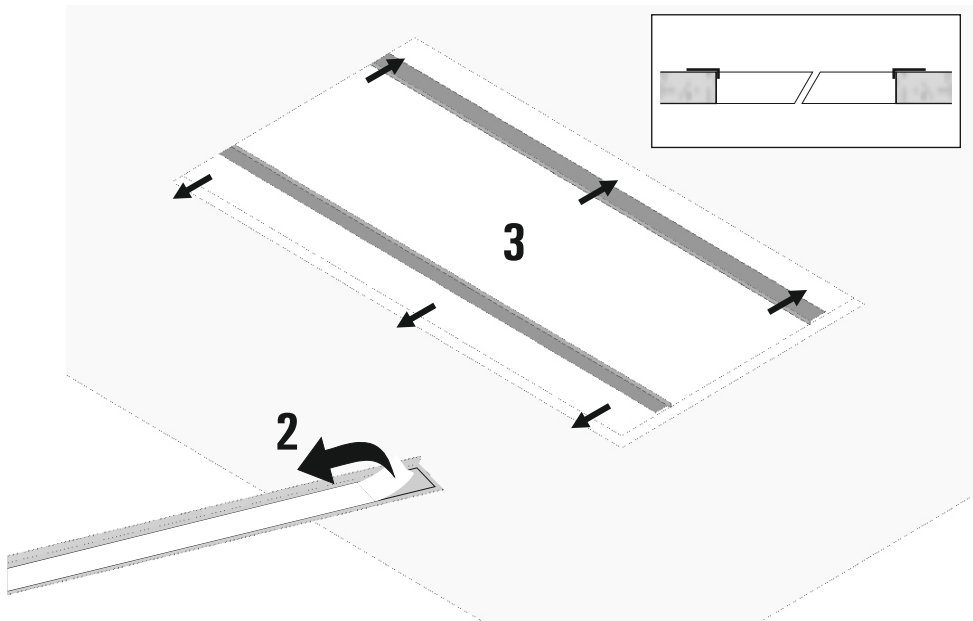

Installation instruction

LA-90-VITA
LA-120-VITA

WARNING! The hood is equipped with standard fixing material. The person who is mounting the hood should make sure that the fixing elements are right and suitable for the walls and ceilings he finds. The manufacturer declines any responsibility for damages caused by incorrect mounting.

M 1

CUT OUT FOR 120CM VITA 1170MM X 276MM
 CUT OUT FOR 90CM VITA 870MM X 276MM

M 2

M 3

M 4

M 5

M 6

M 7