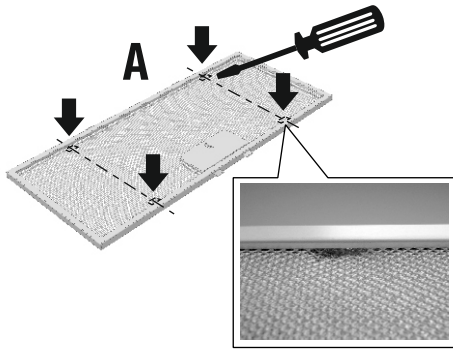

Installation instruction

LA-90-VITA
LA-120-VITA

WARNING! The hood is equipped with standard fixing material. The person who is mounting the hood should make sure that the fixing elements are right and suitable for the walls and ceilings he finds. The manufacturer declines any responsibility for damages caused by incorrect mounting.

M 1

CUT OUT FOR 120CM VITA 1170MM X 276MM
 CUT OUT FOR 90CM VITA 870MM X 276MM

M 2

M 3

M 4

M 5

M 6

M 7

M 8

M 9

M 10

C1

L1