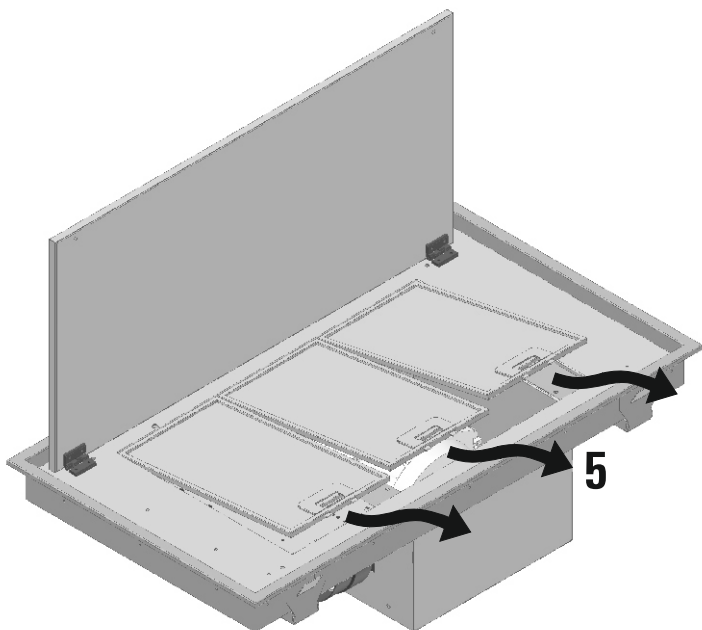

Installation instruction

LA-90-VITA
LA-120-VITA

WARNING! The hood is equipped with standard fixing material. The person who is mounting the hood should make sure that the fixing elements are right and suitable for the walls and ceilings he finds. The manufacturer declines any responsibility for damages caused by incorrect mounting.

M 1

CUT OUT FOR 120CM VITA 1170MM X 276MM
 CUT OUT FOR 90CM VITA 870MM X 276MM

M 2

M 3

M 4

M 5

M 6

M 7