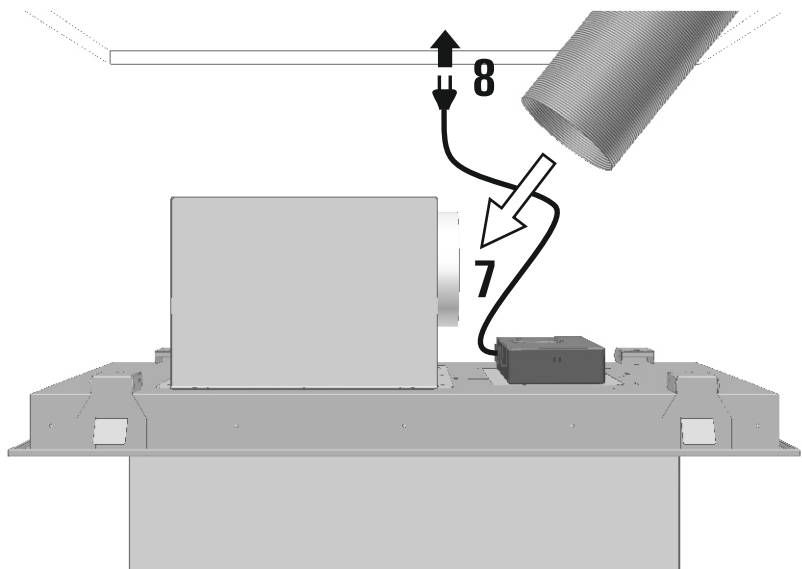

Installation instruction

LA-90-VITA
LA-120-VITA

WARNING! The hood is equipped with standard fixing material. The person who is mounting the hood should make sure that the fixing elements are right and suitable for the walls and ceilings he finds. The manufacturer declines any responsibility for damages caused by incorrect mounting.

M 1

CUT OUT FOR 120CM VITA 1170MM X 276MM
 CUT OUT FOR 90CM VITA 870MM X 276MM

M 2

M 3

M 4

M 5

M 6

M 7