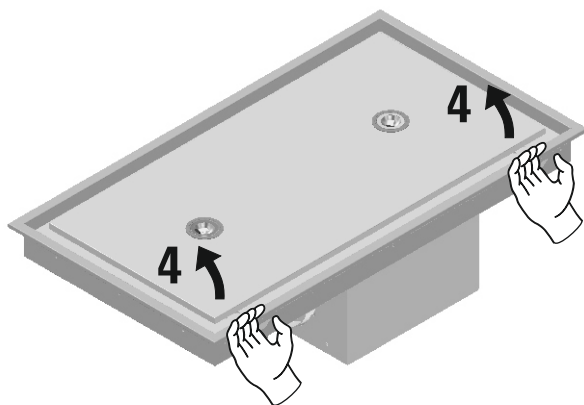

Installation instruction

LA-90-VITA
LA-120-VITA

WARNING! The hood is equipped with standard fixing material. The person who is mounting the hood should make sure that the fixing elements are right and suitable for the walls and ceilings he finds. The manufacturer declines any responsibility for damages caused by incorrect mounting.

M 1

CUT OUT FOR 120CM VITA 1170MM X 276MM
 CUT OUT FOR 90CM VITA 870MM X 276MM

M 2

M 3

M 4

M 5

M 6

M 7