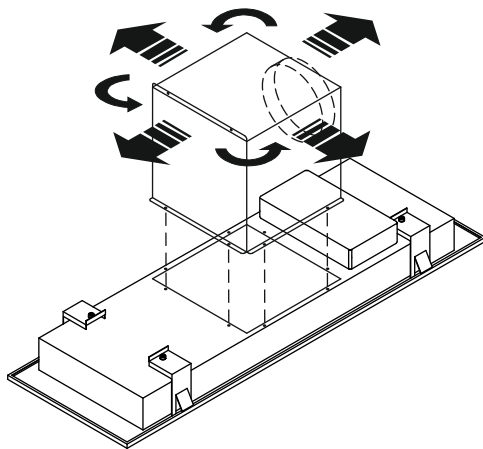

Installation instruction

LA-90-VITA
LA-120-VITA

WARNING! The hood is equipped with standard fixing material. The person who is mounting the hood should make sure that the fixing elements are right and suitable for the walls and ceilings he finds. The manufacturer declines any responsibility for damages caused by incorrect mounting.

M 1

CUT OUT FOR 120CM VITA 1170MM X 276MM
 CUT OUT FOR 90CM VITA 870MM X 276MM

M 2

M 3

M 4

M 5

M 6

M 7