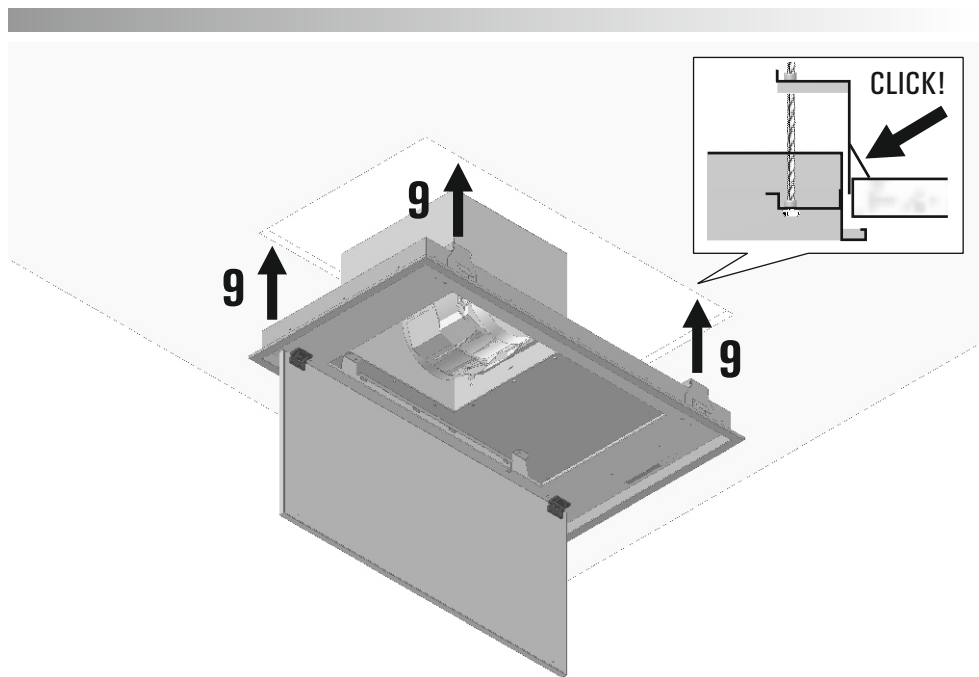

Installation instruction

LA-90-VITA
LA-120-VITA

WARNING! The hood is equipped with standard fixing material. The person who is mounting the hood should make sure that the fixing elements are right and suitable for the walls and ceilings he finds. The manufacturer declines any responsibility for damages caused by incorrect mounting.

M 1

CUT OUT FOR 120CM VITA 1170MM X 276MM
 CUT OUT FOR 90CM VITA 870MM X 276MM

M 2

M 3

M 4

M 5

M 6

M 7