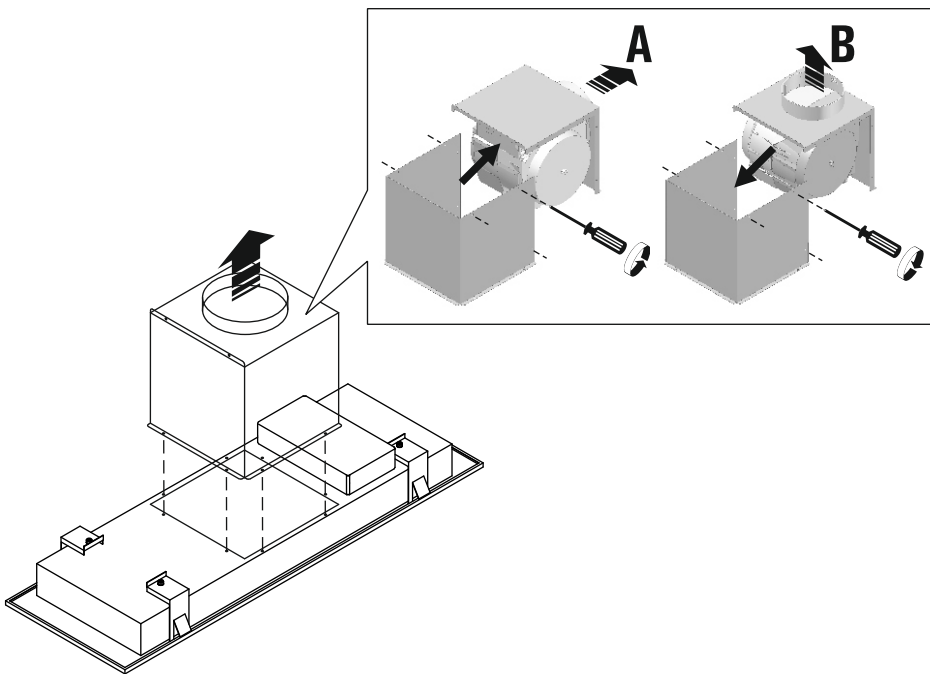

Installation instruction

LA-90-VITA
LA-120-VITA

WARNING! The hood is equipped with standard fixing material. The person who is mounting the hood should make sure that the fixing elements are right and suitable for the walls and ceilings he finds. The manufacturer declines any responsibility for damages caused by incorrect mounting.

M 1

CUT OUT FOR 120CM VITA 1170MM X 276MM
 CUT OUT FOR 90CM VITA 870MM X 276MM

M 2

M 3

M 4

M 5

M 6

M 7