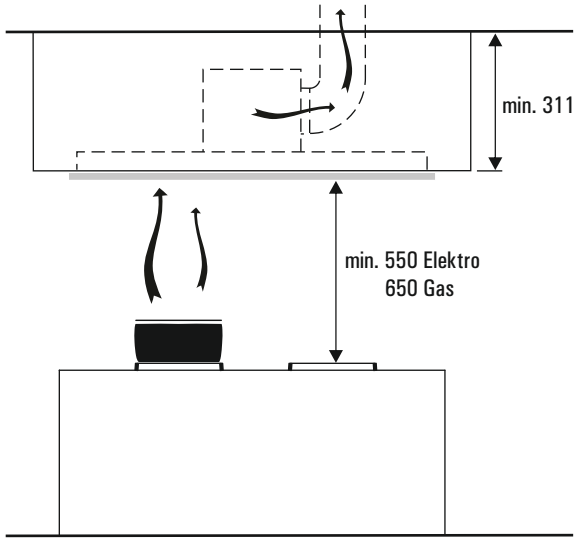

Installation instruction

LA-90-VITA
LA-120-VITA

WARNING! The hood is equipped with standard fixing material. The person who is mounting the hood should make sure that the fixing elements are right and suitable for the walls and ceilings he finds. The manufacturer declines any responsibility for damages caused by incorrect mounting.

M 1

CUT OUT FOR 120CM VITA 1170MM X 276MM
 CUT OUT FOR 90CM VITA 870MM X 276MM

M 2

M 3

M 4

M 5

M 6

M 7