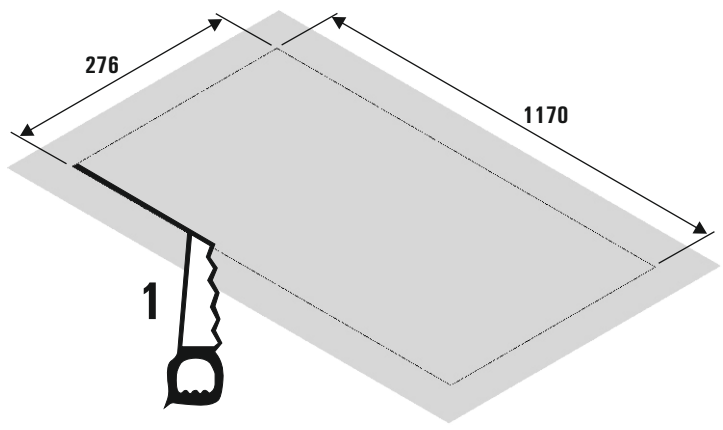

Installation instruction

LA-90-VITA
LA-120-VITA

WARNING! The hood is equipped with standard fixing material. The person who is mounting the hood should make sure that the fixing elements are right and suitable for the walls and ceilings he finds. The manufacturer declines any responsibility for damages caused by incorrect mounting.

M 1

CUT OUT FOR 120CM VITA 1170MM X 276MM
 CUT OUT FOR 90CM VITA 870MM X 276MM

M 2

M 3

M 4

M 5

M 6

M 7