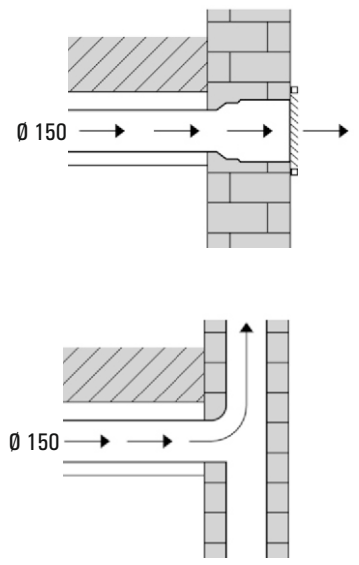

Installation instruction

LA-90-VITA
LA-120-VITA

WARNING! The hood is equipped with standard fixing material. The person who is mounting the hood should make sure that the fixing elements are right and suitable for the walls and ceilings he finds. The manufacturer declines any responsibility for damages caused by incorrect mounting.

M 1

CUT OUT FOR 120CM VITA 1170MM X 276MM
 CUT OUT FOR 90CM VITA 870MM X 276MM

M 2

M 3

M 4

M 5

M 6

M 7