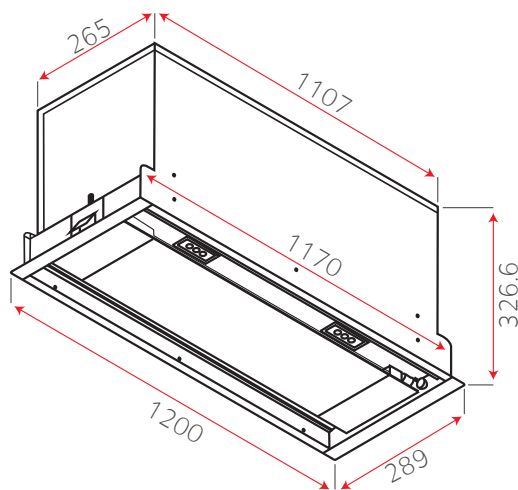

120cm Tornia

Charcoal Filters

85cm + 120cm Tornia
- 2x Round 6
1 filter each side of the motor*

Warranty

7 years Parts & Labour
(Subject to Registration)

Lighting

85cm 2 x LED 2.2w - 4000°Kelvin
120cm 3 x LED 2.2w - 4000°Kelvin

Fuse Type

3 amp

Remote Control

N/A

Switch Type

Electronic Timer Switch

EEI Rating

A

Motor

All Sizes - 800m³/hr

Duct Size (6 Metre Max)

125mm Minimum
(150mm Recommended)

Metal Grease Filters

LA-85-CAN-TORNIA x2 330x157
LA-120-CAN-TORNIA x3 330x157

You must measure your mesh grill size. Older models might have different sizes to current models

Timer Function

5 Mins

**Extraction Rate 85cm
(Unrestricted 85cm)**

Speed 1
206m³/hr

Speed 2
302m³/hr

Speed 3
398m³/hr

Boost Function
770m³/hr

Noise Levels DB/A

40 DB

49 DB

57 DB

69 DB

Timer Function

5 Mins

**Extraction Rate 120cm
(Unrestricted 120cm)**

Speed 1
207m³/hr

Speed 2
291m³/hr

Speed 3
375m³/hr

Boost Function
765m³/hr

Noise Levels DB/A

40 DB

49 DB

57 DB

69 DB

Timer Function

5 Mins

Box Dimensions (CM) & Weight

Box	Dimensions (CM)	Weight
LA-85-CAN-TORNIA	885x370x370	17Kg
LA-120-CAN-TORNIA	1300x370x370	25Kg