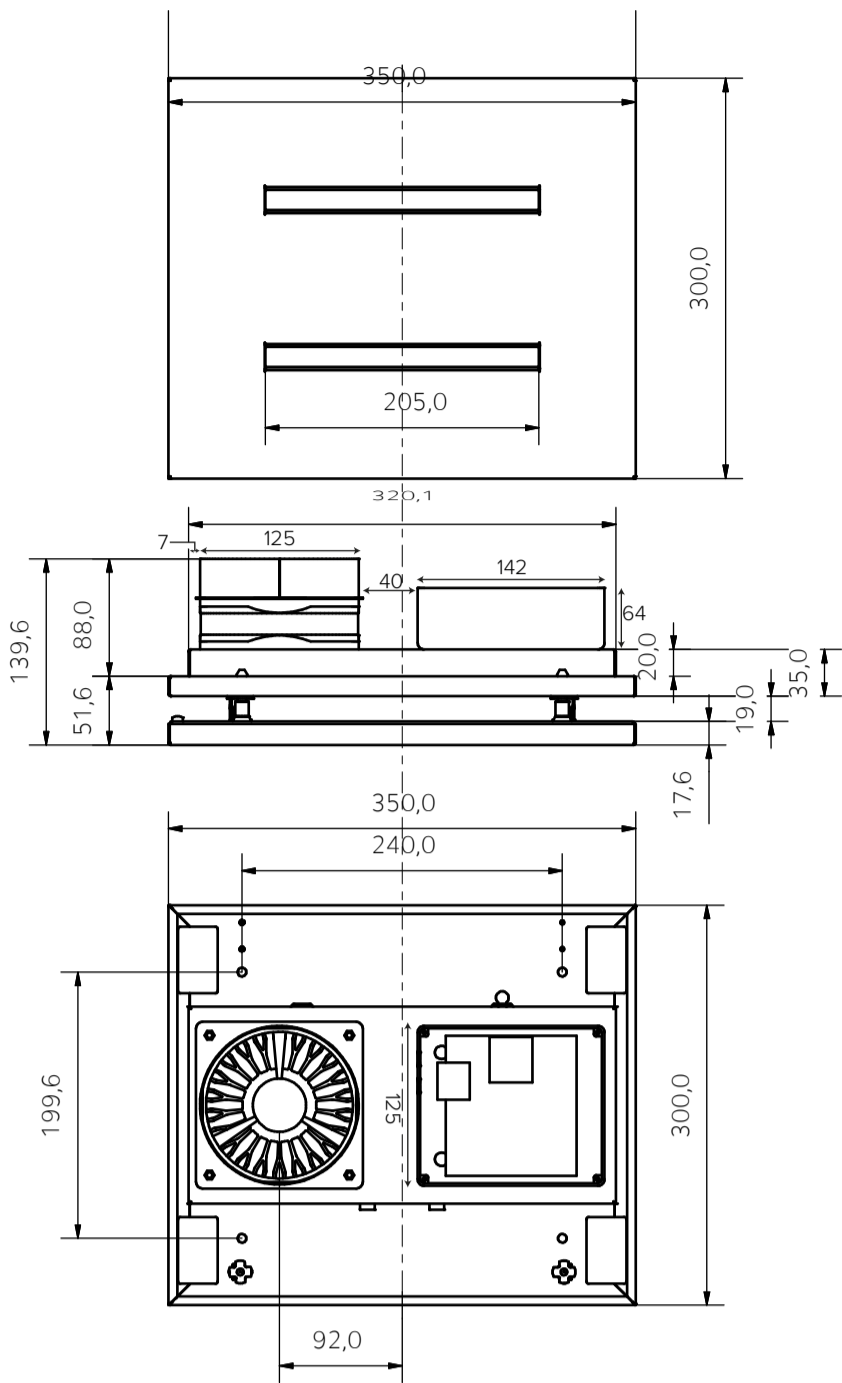

LA-350 Small Ceiling Hood

LA-650 Small Ceiling Hood

CUT OUT 500MM X 150MM  
DUCTING 125MM OR CAN BE USED ON 100MM

LA-950 Small Ceiling Hood

CUT OUT 640MM X 150MM