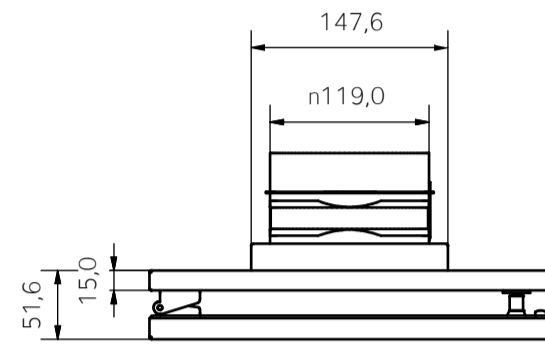

LA-350 Small Ceiling Hood

LA-650 Small Ceiling Hood

CUT OUT 500MM X 150MM  
DUCTING 125MM OR CAN BE USED ON 100MM

LA-950 Small Ceiling Hood

CUT OUT 640MM X 150MM