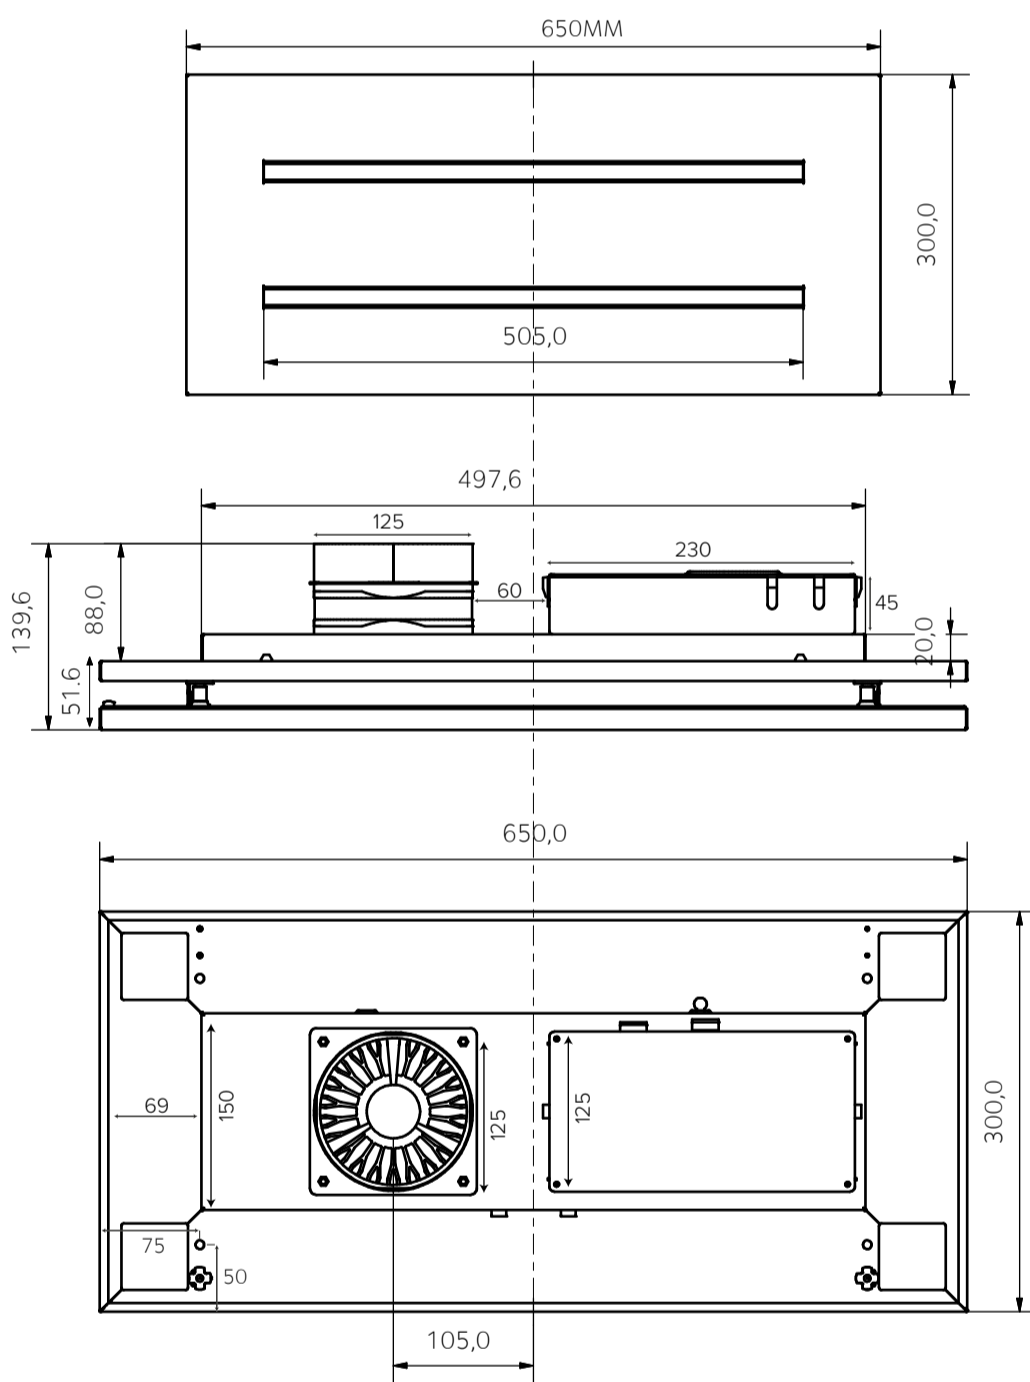

LA-350 Small Ceiling Hood

LA-650 Small Ceiling Hood

CUT OUT 500MM X 150MM  
DUCTING 125MM OR CAN BE USED ON 100MM

LA-950 Small Ceiling Hood

CUT OUT 640MM X 150MM