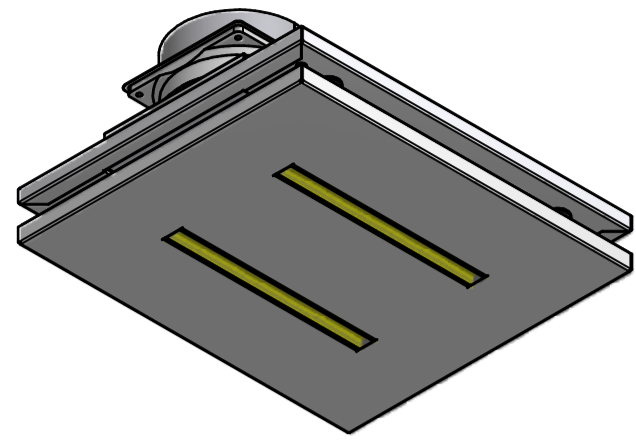

LA-350 Small Ceiling Hood

LA-650 Small Ceiling Hood

CUT OUT 500MM X 150MM  
DUCTING 125MM OR CAN BE USED ON 100MM

LA-950 Small Ceiling Hood

CUT OUT 640MM X 150MM