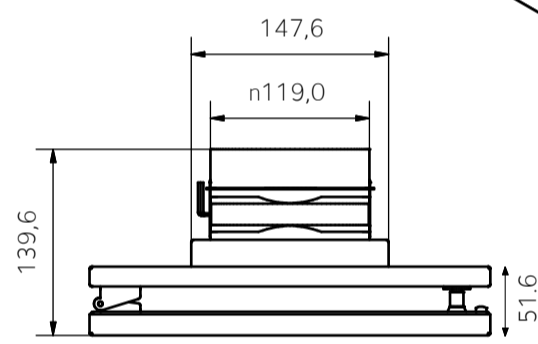

LA-350 Small Ceiling Hood

LA-650 Small Ceiling Hood

CUT OUT 500MM X 150MM  
DUCTING 125MM OR CAN BE USED ON 100MM

LA-950 Small Ceiling Hood

CUT OUT 640MM X 150MM