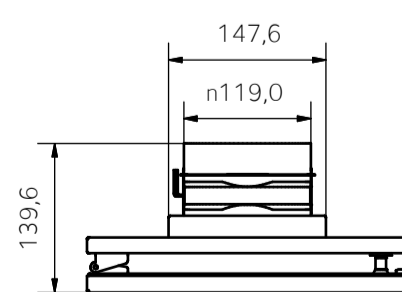

LA-350 Small Ceiling Hood

LA-650 Small Ceiling Hood

CUT OUT 500MM X 150MM  
DUCTING 125MM OR CAN BE USED ON 100MM

LA-950 Small Ceiling Hood

CUT OUT 640MM X 150MM