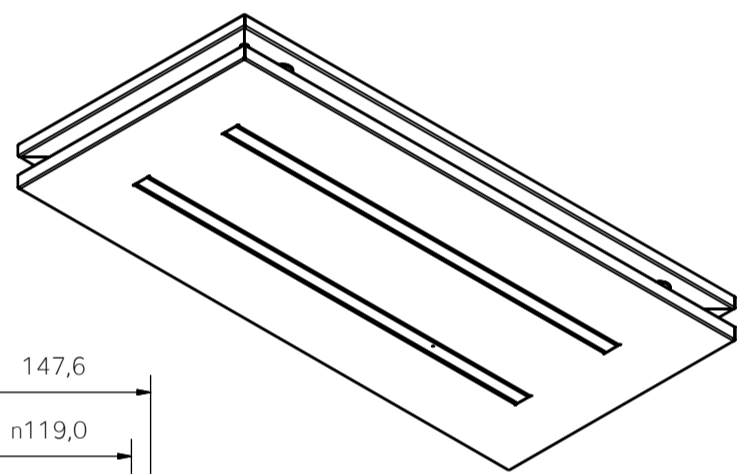

LA-350 Small Ceiling Hood

LA-650 Small Ceiling Hood

CUT OUT 500MM X 150MM  
DUCTING 125MM OR CAN BE USED ON 100MM

LA-950 Small Ceiling Hood

CUT OUT 640MM X 150MM