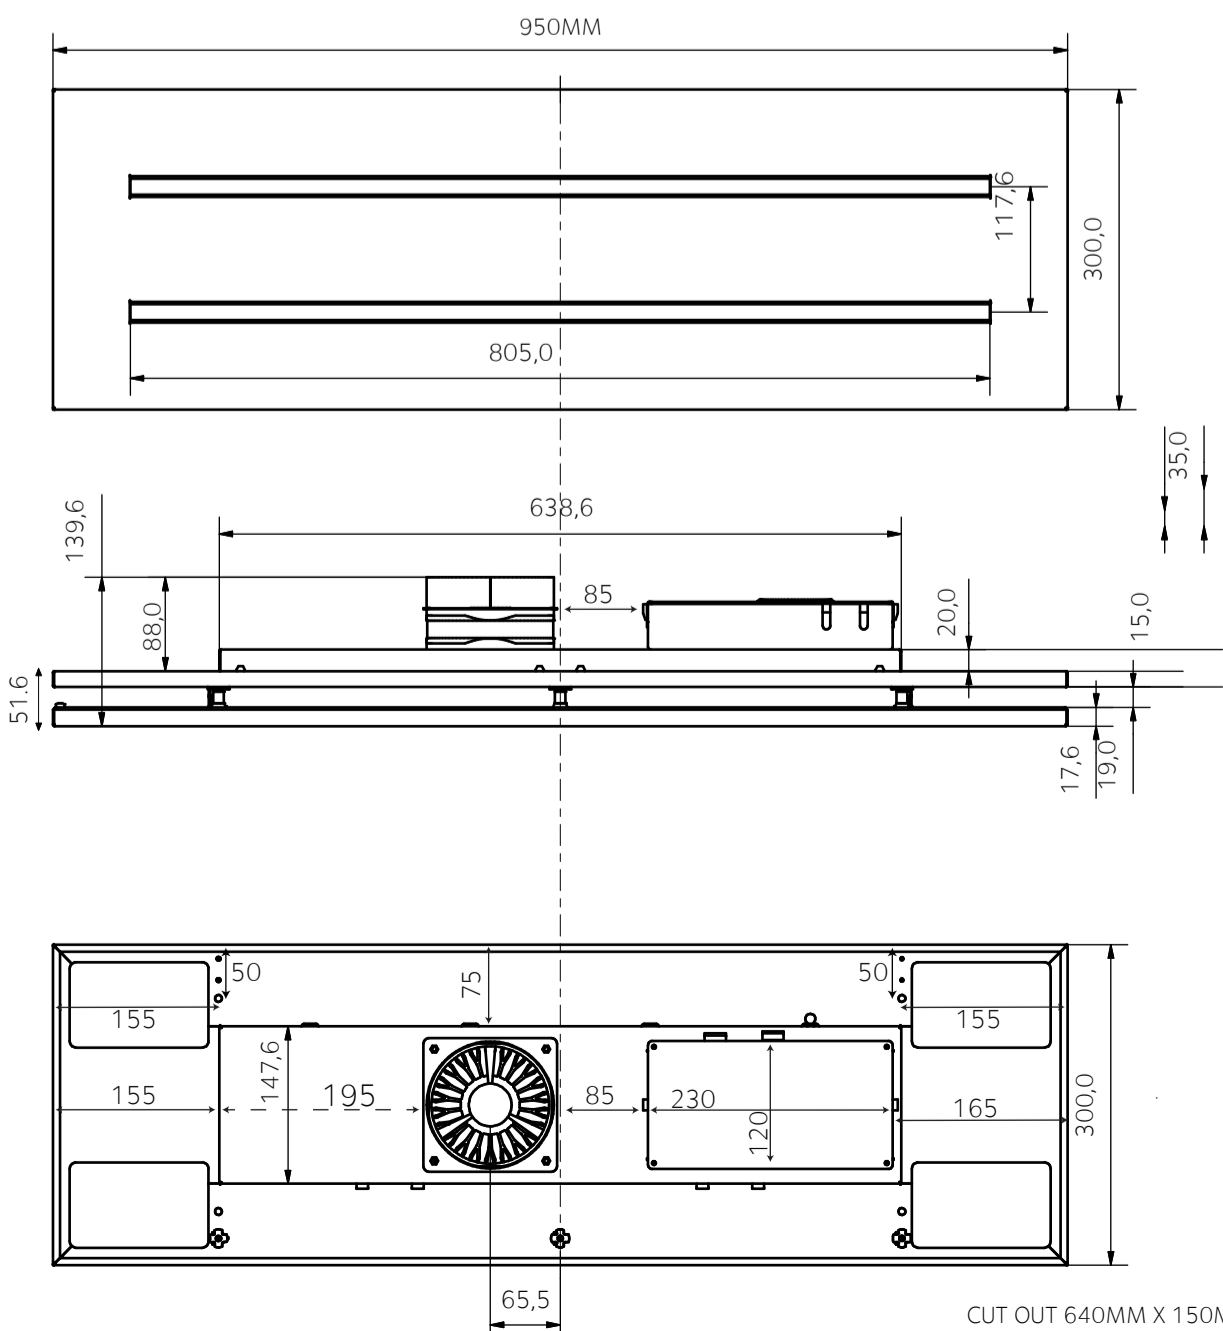

LA-350 Small Ceiling Hood

LA-650 Small Ceiling Hood

CUT OUT 500MM X 150MM  
DUCTING 125MM OR CAN BE USED ON 100MM

LA-950 Small Ceiling Hood

CUT OUT 640MM X 150MM